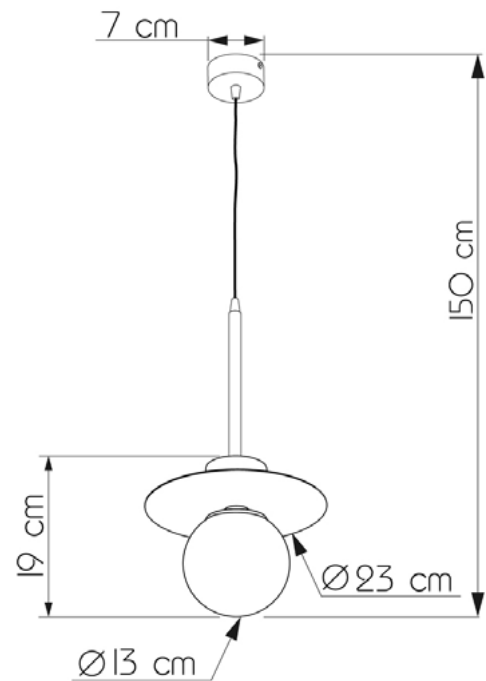

MELCHIOR

704123.24.69

| | |
|--------------------------|-----------------------|
| Diameter: | 23 cm |
| Length: | 150 cm |
| Diameter of lampshade: | 13 cm |
| Spacing from wall: | 19 cm |
| Lampholder / Socket: | E14 |
| Number of light sources: | 1 |
| Max. wattage: | 40 W (watts) |
| Voltage: | 230 V (volt) |
| Material: | metal / glass |
| Color: | caramel / black smoke |
| Lamp included: | no |
| Protection class: | IP20 |