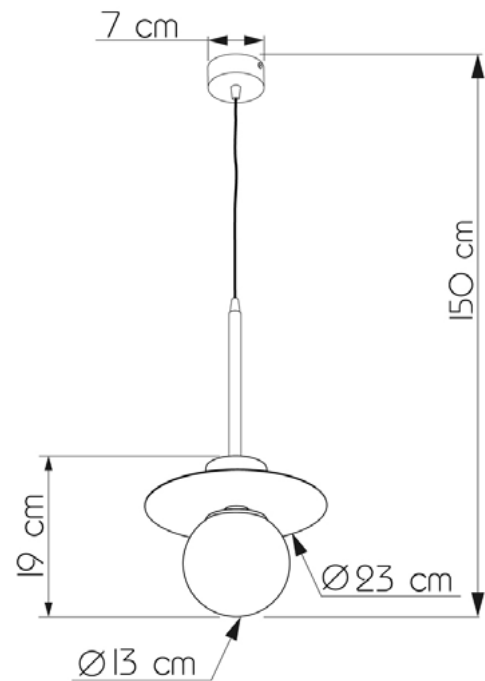

MELCHIOR

704123.69.01

Diameter:	23 cm
Length:	150 cm
Diameter of lampshade:	13 cm
Spacing from wall:	19 cm
Lampholder / Socket:	E14
Number of light sources:	1
Max. wattage:	40 W (watts)
Voltage:	230 V (volt)
Material:	metal / glass
Color:	black smoke / white
Lamp included:	no
Protection class:	IP20