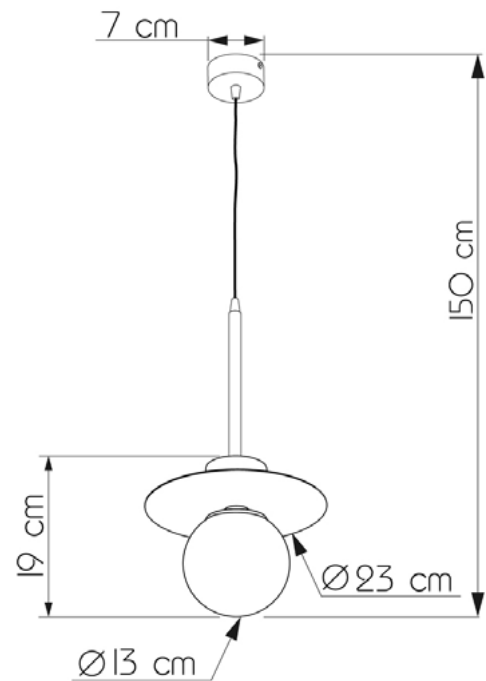

MELCHIOR

704123.69.24

Diameter:	23 cm
Length:	150 cm
Diameter of lampshade:	13 cm
Spacing from wall:	19 cm
Lampholder / Socket:	E14
Number of light sources:	1
Max. wattage:	40 W (watts)
Voltage:	230 V (volt)
Material:	metal / glass
Color:	mirror / caramel
Lamp included:	no
Protection class:	IP20