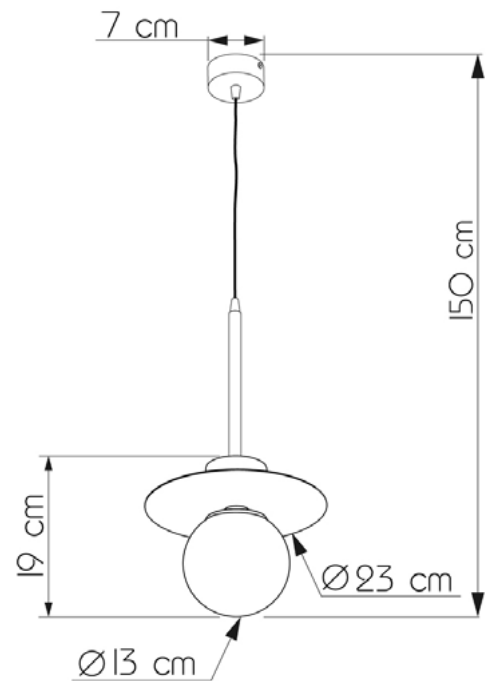

MELCHIOR

704123.69.69

Diameter:	23 cm
Length:	150 cm
Diameter of lampshade:	13 cm
Spacing from wall:	19 cm
Lampholder / Socket:	E14
Number of light sources:	1
Max. wattage:	40 W (watts)
Voltage:	230 V (volt)
Material:	metal / glass
Color:	black smoke / black smoke
Lamp included:	no
Protection class:	IP20