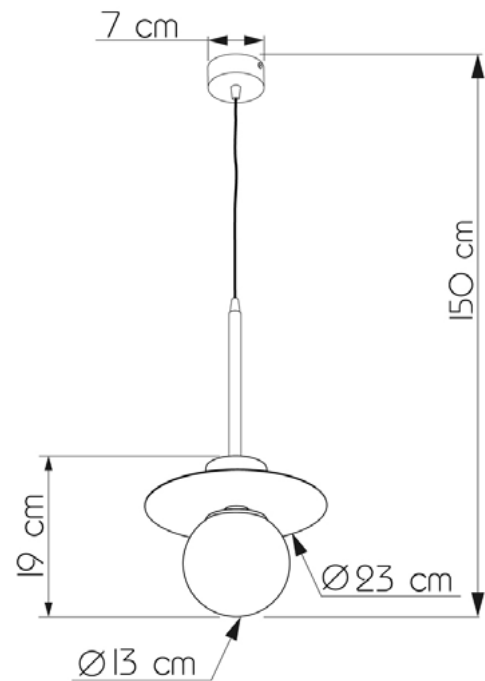

MELCHIOR

704123.71.01

Diameter:	23 cm
Length:	150 cm
Diameter of lampshade:	13 cm
Spacing from wall:	19 cm
Lampholder / Socket:	E14
Number of light sources:	1
Max. wattage:	40 W (watts)
Voltage:	230 V (volt)
Material:	metal / glass
Color:	mirror / white
Lamp included:	no
Protection class:	IP20