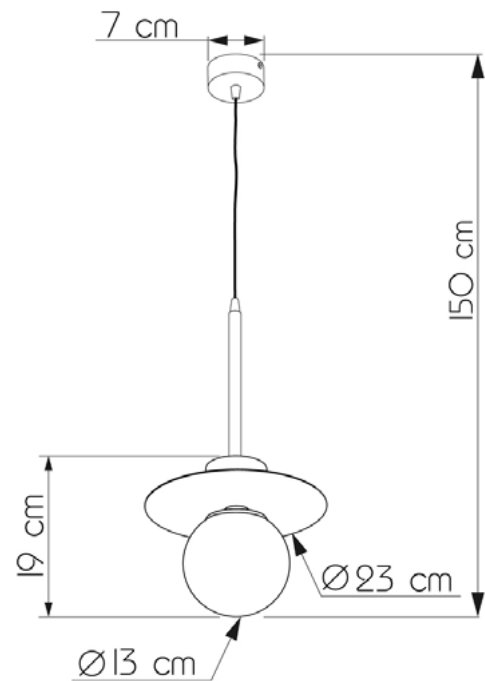

MELCHIOR

704123.71.24

Diameter:	23 cm
Length:	150 cm
Diameter of lampshade:	13 cm
Spacing from wall:	19 cm
Lampholder / Socket:	E14
Number of light sources:	1
Max. wattage:	40 W (watts)
Voltage:	230 V (volt)
Material:	metal / glass
Color:	mirror / caramel
Lamp included:	no
Protection class:	IP20