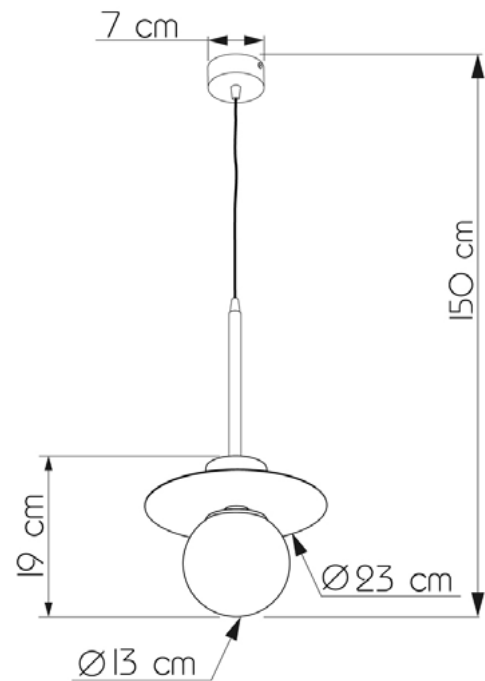

MELCHIOR

704123.71.69

Diameter:	23 cm
Length:	150 cm
Diameter of lampshade:	13 cm
Spacing from wall:	19 cm
Lampholder / Socket:	E14
Number of light sources:	1
Max. wattage:	40 W (watts)
Voltage:	230 V (volt)
Material:	metal / glass
Color:	mirror / black smoke
Lamp included:	no
Protection class:	IP20