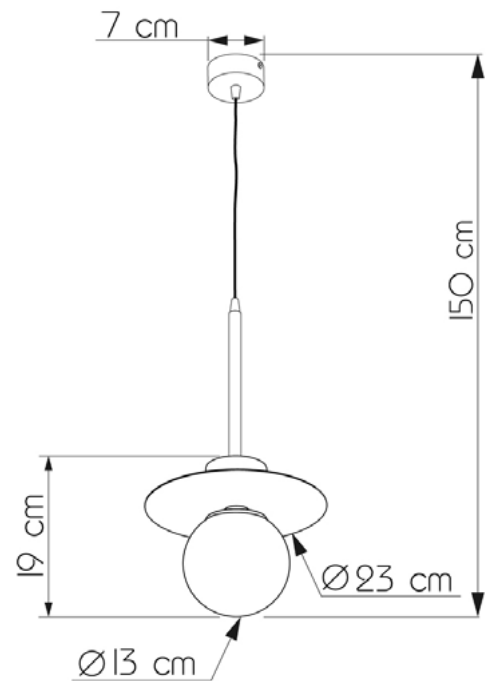

MELCHIOR

704123.72.01

Diameter:	23 cm
Length:	150 cm
Diameter of lampshade:	13 cm
Spacing from wall:	19 cm
Lampholder / Socket:	E14
Number of light sources:	1
Max. wattage:	40 W (watts)
Voltage:	230 V (volt)
Material:	metal / glass
Color:	dark mirror / white
Lamp included:	no
Protection class:	IP20