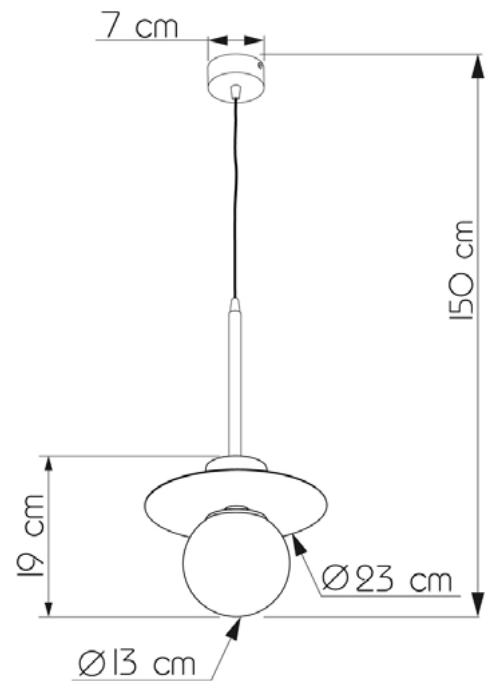

MELCHIOR

704123.72.24

Diameter:	23 cm
Length:	150 cm
Diameter of lampshade:	13 cm
Spacing from wall:	19 cm
Lampholder / Socket:	E14
Number of light sources:	1
Max. wattage:	40 W (watts)
Voltage:	230 V (volt)
Material:	metal / glass
Color:	dark mirror / caramel
Lamp included:	no
Protection class:	IP20