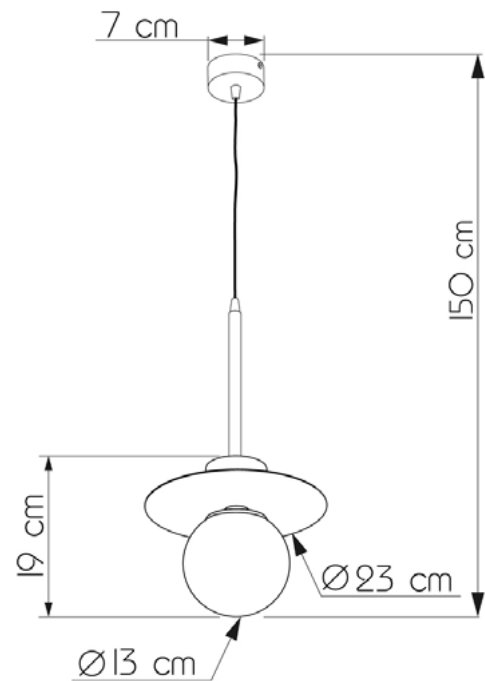

MELCHIOR

704123.72.69

Diameter:	23 cm
Length:	150 cm
Diameter of lampshade:	13 cm
Spacing from wall:	19 cm
Lampholder / Socket:	E14
Number of light sources:	1
Max. wattage:	40 W (watts)
Voltage:	230 V (volt)
Material:	metal / glass
Color:	dark mirror / black smoke
Lamp included:	no
Protection class:	IP20