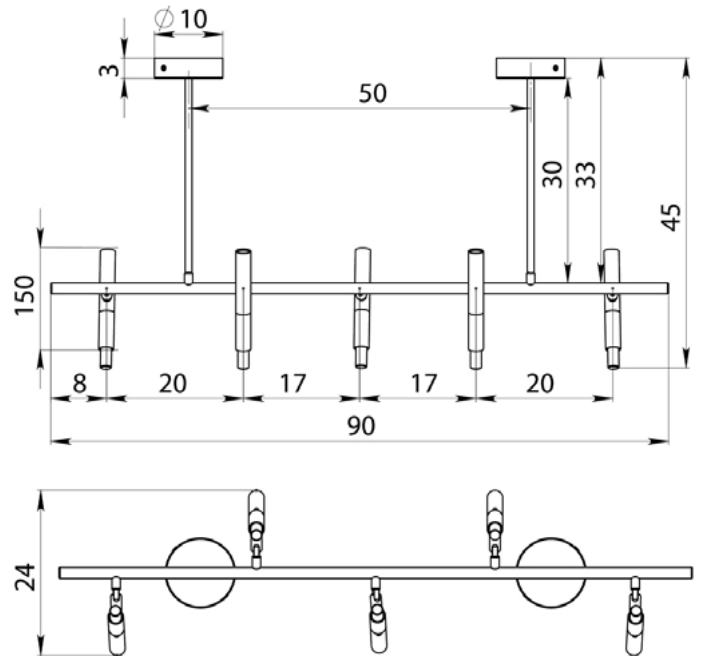

## Suspension lamps

Imperium Light

RYAL

705590.05.05

Height:	45 cm
Width:	24 cm
Length:	90 cm
Height of lampshade:	15 cm
Lampholder / Socket:	G9
Number of light sources:	5
Max. wattage:	40 W (watts)
Voltage:	230 V (volt)
Material:	metal
Color:	black
Lamp included:	no
Protection class:	IP20