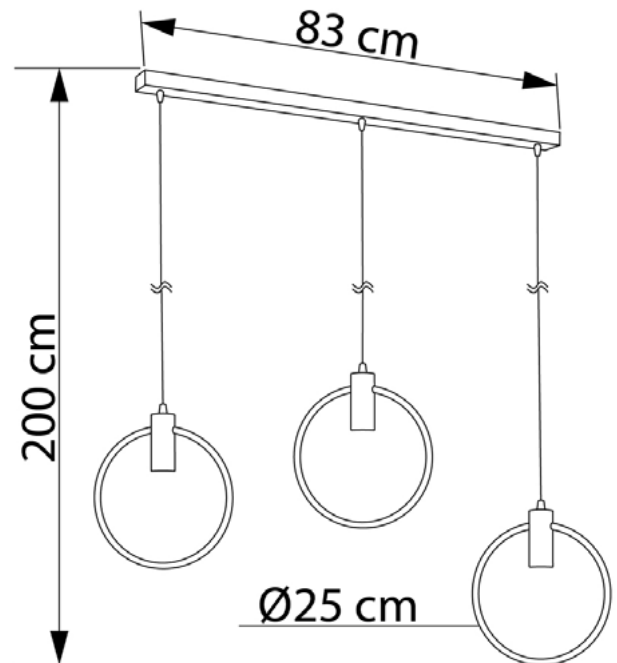

## Suspension lamps

Imperium Light

TENDI

706383.12.12

Length:	83 cm
Height of lampshade:	27 cm
Lampholder / Socket:	E27
Number of light sources:	3
Max. wattage:	40 W (watts)
Voltage:	230 V (volt)
Material:	metal
Color:	gold
Lamp included:	no
Protection class:	IP20