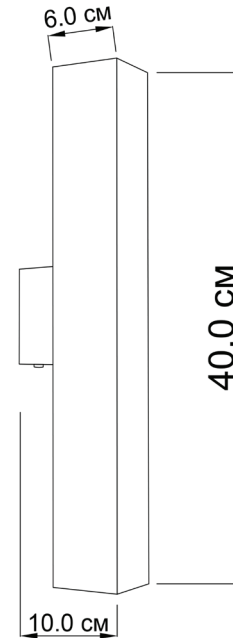

## Wall lamp

Imperium Light

## Submarine

82240.12.12

Height:	40 cm
Spacing from wall:	10 cm
Lampholder / Socket:	MR16 GU10
Number of light sources:	2
Max. wattage:	50 W
Voltage:	230 V
Material:	metal
Color:	gold
Lamp included:	no
Protection class:	IP20