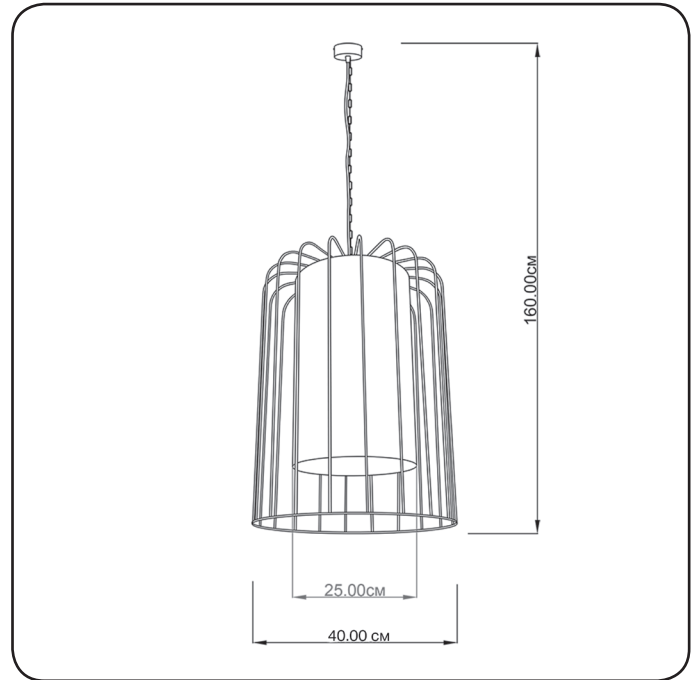

Suspension lamp

Imperium Light

VERONA

92140.01.16

Height:	160 cm
Diameter:	40 cm
Height of lamshade:	25 cm
Lampholder / Socket:	E27
Number of light sources:	1
Max. wattage:	40 W (watts)
Voltage:	230 V (volt)
Material:	metal/ fabric
Color:	white/ red
Lamp included:	no
Protection class:	IP20