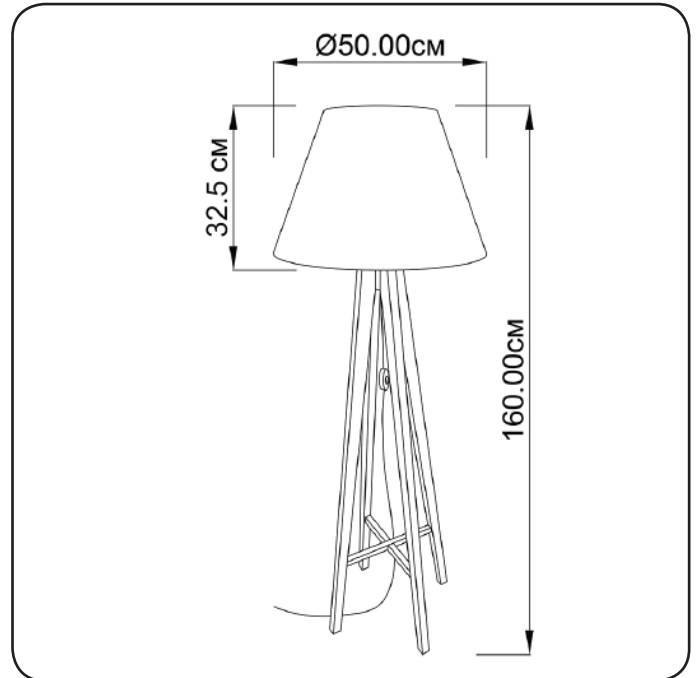

## Floor lamp

Imperium Light

## NATALI

981160.05.01

Height:	160 cm
Diameter of lampshade:	50 cm
Height of lampshade:	32.5 cm
Lampholder / Socket:	E27
Number of light sources:	1
Max. wattage:	60 W
Voltage:	230 V
Material:	wood/ fabric
Color:	black/ white
Lamp included:	no
Protection class:	IP20