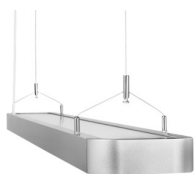

Kanlux

18870 LESTRA 228-SR

Linear light fitting

5905339188700

Kanlux LESTRA linear luminaires, due to their aesthetic design, are a perfect choice for large facilities where the appearance of lighting luminaire matters. The luminaire is mounted to the ceiling with the attached cords.

GENERAL DATA:

Colour: silver
Place of assembly: for suspension on the ceiling
Place of application: Indoors
Minimum distance from the illuminated object: 0,5m
Replaceable light source: yes
Light source included: yes
Fixture lighting direction: up and down
Length [mm]: 1200
Width [mm]: 130
Height [mm]: 40
Wire length [m]: 1.5