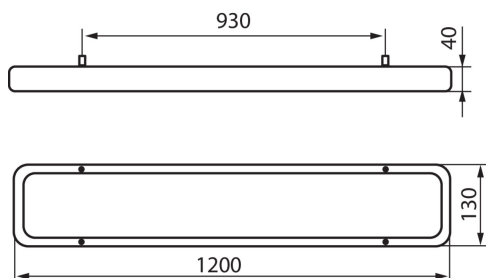

Kanlux

18870 LESTRA 228-SR

Linear light fitting

5905339188700

Kanlux LESTRA linear luminaires, due to their aesthetic design, are a perfect choice for large facilities where the appearance of lighting luminaire matters. The luminaire is mounted to the ceiling with the attached cords.

GENERAL DATA:

Colour: silver
Place of assembly: for suspension on the ceiling
Place of application: Indoors
Minimum distance from the illuminated object: 0,5m
Replaceable light source: yes
Light source included: yes
Fixture lighting direction: up and down
Length [mm]: 1200
Width [mm]: 130
Height [mm]: 40
Wire length [m]: 1.5

TECHNICAL DATA:

Rated voltage [V]: 220-240 AC
Rated frequency [Hz]: 50/60
Maximum power [W]: 2 x 28
Class of protection against electric shock: I
Lampshade material: PMMA
Light source: T5
Colour temperature [K]: 4000
Cap: G5
Light source EEI: A+
Ambient temperature range to which the product can be exposed: 5÷25
The fixture is adapted to the light sources of the following energy classes: A++,A+,A,B
Enclosure material: aluminum alloy
Connection type: Bolt terminal block
Wire diameter [mm²]: 0.75
Stabiliser type: EVG
Stabiliser energy class: A2
IP class: 20

LOGISTIC DATA:

Unit of measurement: unit
Packaging method: 6
Number of units in the secondary packaging: 1
Number of units in the packaging: 6
Net unit weight [g]: 2060

Date of issue: 02.05.2020, 18:52

We reserve the right to make technical changes. The data contained in this material are not legally binding.
Photometry: the results obtained from testing were from a specific sample.

EN