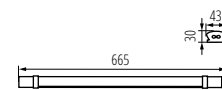

LINER LED 18W-NW