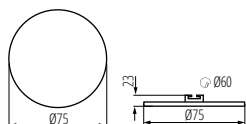

AREL LED DL 6W

AREL LED DL 10W

AREL LED DL 14W

AREL LED DL 20W

[V] 220-240 AC	[Hz] 50/60	≥15000	30000	ellipse ≤ 6x MacAdam	Ra ≥80	SMD	IP 65/20
5+25	0,75-1,5	0,5m	CE	ERL			

AREL LED DO 6W

AREL LED DO 10W

AREL LED DO 14W