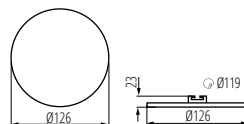

AREL LED DL 6W

AREL LED DL 10W

AREL LED DL 14W

AREL LED DL 20W

[V] 220-240 AC	[Hz] 50/60	≥15000	30000	ellipse ≤ 6x MacAdam	Ra ≥80	SMD	IP 65/20
5+25	0,75-1,5	0,5m	CE	ERL			

AREL LED DO 6W

AREL LED DO 10W

AREL LED DO 14W