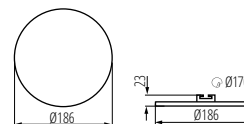

AREL LED DL 6W

AREL LED DL 10W

AREL LED DL 14W

AREL LED DL 20W

[V] 220-240 AC	[Hz] 50/60	≥15000	30000	ellipse ≤ 6x MacAdam	Ra ≥80	SMD	IP 65/20
5+25	0,75-1,5	0,5m	CE	ERL			

AREL LED DO 6W

AREL LED DO 10W

AREL LED DO 14W