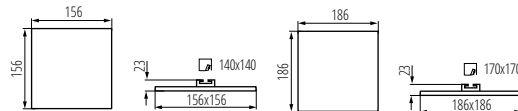

AREL LED DL 10W

AREL LED DL 14W