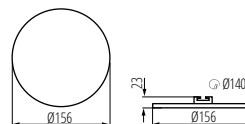

AREL LED DL 6W

AREL LED DL 10W

AREL LED DL 14W

AREL LED DL 20W

[V] 220-240 AC	[Hz] 50/60	≥15000	30000	ellipse ≤ 6x MacAdam	Ra ≥80	SMD	IP 65/20
5+25	0,75-1,5	0,5m	CE	ERL			

AREL LED DO 6W

AREL LED DO 10W

AREL LED DO 14W