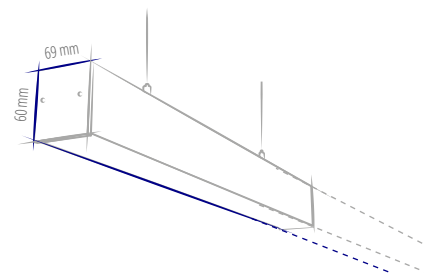

ALIN LED

OPRAWA LINIOWA LED ► LINEAR LIGHTING FIXTURES

FACTORY

Kanlux ALIN LED to produkt, który powstał z myślą o oprawie idealnej. Stworzyli go projektanci Kanlux, którzy połączyli innowację z 30-letnim doświadczeniem. Markowe komponenty i perfekcyjne wykonanie zapewniają estetykę i trwałość działania przez długie lata. Szeroka oferta modeli daje możliwość dopasowania oprawy do potrzeb każdej inwestycji.

5 lat Gwarancji na warunkach oświadczenia gwarancyjnego, dostępnego na stronie internetowej: www.kanlux.com

The Kanlux ALIN LED is a product which was created with a view to a perfect fixture. It was created by the Kanlux designers, who combined innovation with 30 years of experience. Their branded components and perfect workmanship ensure the aesthetics and durability of operation for many years. The wide range of models affords the possibility to adjust the fixture to the needs of each investment.

5 years Warranty under the terms of the warranty statement, available on our website: www.kanlux.com

CONFIGURATOR

Wyprodukujemy dla Ciebie oprawę idealną. Stwórz ją z pomocą naszego konfiguratora.

We will produce a perfect luminaire for you. Create it with our configurator.

NATYNKOWA
SURFACE
MOUNTED

PODTYNKOWA
RECESSED
MOUNTED

ZWIESZANA
SUSPENDED
MOUNTED

DO NADBUDOWANIA
NA ŚCIANIE
WALL MOUNTED

CO NAS WYRÓŻNIA?

TRZY DŁUŻOŚCI
THREE LENGTHS