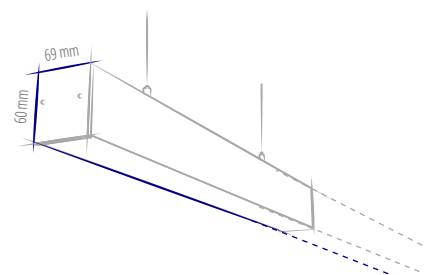

ALIN LED

OPRAWA LINIOWA LED ► LINEAR LIGHTING FIXTURES

FACTORY

Kanlux ALIN LED to produkt, który powstał z myślą o oprawie idealnej. Stworzyli go projektanci Kanlux, którzy połączyli innowację z 30-letnim doświadczeniem. Markowe komponenty i perfekcyjne wykonanie zapewniają estetykę i trwałość działania przez długie lata. Szeroka oferta modeli daje możliwość dopasowania oprawy do potrzeb każdej inwestycji.

5 lat Gwarancji na warunkach oświadczenia gwarancyjnego, dostępnego na stronie internetowej: www.kanlux.com

The Kanlux ALIN LED is a product which was created with a view to a perfect fixture. It was created by the Kanlux designers, who combined innovation with 30 years of experience. Their branded components and perfect workmanship ensure the aesthetics and durability of operation for many years. The wide range of models affords the possibility to adjust the fixture to the needs of each investment.

5 years Warranty under the terms of the warranty statement, available on our website: www.kanlux.com

CONFIGURATOR

Wyprodukujemy dla Ciebie oprawę idealną. Stwórz ją z pomocą naszego konfiguratora.

We will produce a perfect luminaire for you. Create it with our configurator.

NATYNKOWA
SURFACE
MOUNTED

PODTYNKOWA
RECESSED
MOUNTED

ZWIESZANA
SUSPENDED
MOUNTED

DO NADBUDOWANIA
NA ŚCIANIE
WALL MOUNTED

CO NAS WYRÓŻNIA?

TRZY DŁUŻOŚCI
THREE LENGTHS