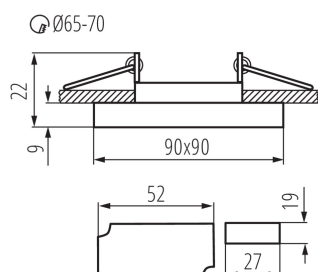

Kanlux

24413 SOREN L-SR WW

Ceiling-mounted spotlight fitting

5905339244130

Kanlux SOREN are glass holders whose additional asset is the colourful, decorative LED strip lighting up the glass base of the holder.

GENERAL DATA:

Colour: silver

Necessity of using self-shielding lamps: yes

Place of assembly: Recessed mount in the ceiling

Place of application: Indoors

Minimum distance from the illuminated object: 0,5m

Replaceable light source: yes

Light source included: no

Length [mm]: 90

Width [mm]: 90

Height [mm]: 22

Assembly hole [mm]: Ø65-70

Integrated LED light source: yes

TECHNICAL DATA:

Rated voltage [V]: 220-240 AC

Rated frequency [Hz]: 50/60

Maximum power [W]: max 20

Rated power (LED) [W]: 3,6

Light source: PAR16

Diode type: LED SMD

Colour temperature: Warm white

Colour temperature [K]: 3000

Cap: GU10

Service life [h]: 20000

Number of on/off cycles: ≥15000

Ambient temperature range to which the product can be exposed: 5÷25

The fixture is adapted to the light sources of the following energy classes: A++,A+,A,B,C,D,E

Enclosure material: glass

Connection type: Bolt terminal block

Range of sections of wires used [mm²]: 0,75÷2,5

The fixture set includes built-in LED's with the following energy classes: A++,A+,A

IP class: 20

LOGISTIC DATA:

Jednostka miary: sztuka

Jak pakowane: 50

Ilość sztuk w opakowaniu pośrednim: 1