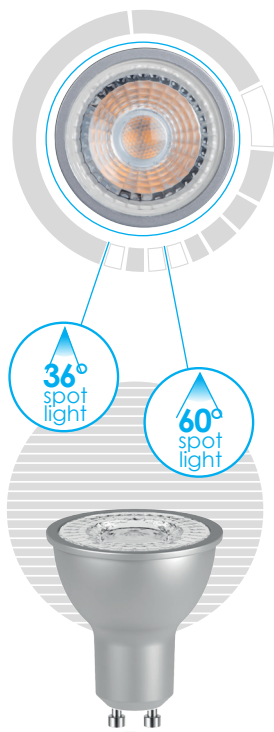

GU10

LED SMD

PRO GU10 LED

PRO GU10 LED

220-240V~ 50/60Hz	Ei A+
7 [W]	7 kWh/1000h
25000 [h]	
≥15000	EAC
CE	

Kanlux

PRO GU10 LED 7WS3-WW	24670	7-45	2700	560	500	36
PRO GU10 LED 7WS3-NW	24671	7-47	4000	580	520	36
PRO GU10 LED 7WS3-CW	24672	7-48	6500	600	550	36
PRO GU10 LED-7WS6-WW	24673	7-45	2700	560	470	60
PRO GU10 LED-7WS6-NW	24674	7-47	4000	580	490	60
PRO GU10 LED-7WS6-CW	24675	7-48	6500	600	500	60