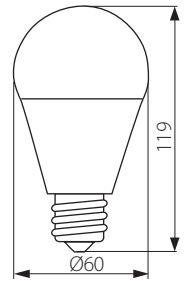

E27

LED SMD

LED technology

RAPID HI

RAPID HI LED E27

220-240V~ 50/60Hz	15-100
15	A+
200	
15000	
≥15000	
1520	

Kanlux

RAPID HI LED E27-NW	25401	4000
RAPID HI LED E27-WW	25400	3000