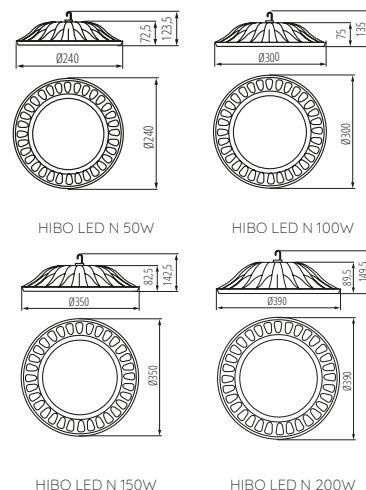

HIBO LED N

High-bay led light fitting

Power:
220-240 AC
50/60 Hz

Material:
aluminum alloy, glass

Colour:
black

31111	8595665311117	HIBO LED N 50W-NW	50W	4500lm	4000K	25000h	≥20000	65	
31112	8595665311124	HIBO LED N 100W-NW	100W	9000lm	4000K	25000h	≥20000	65	
31113	8595665311131	HIBO LED N 150W-NW	150W	13500lm	4000K	25000h	≥20000	65	
31114	8595665311148	HIBO LED N 200W-NW	200W	18000lm	4000K	25000h	≥20000	65	