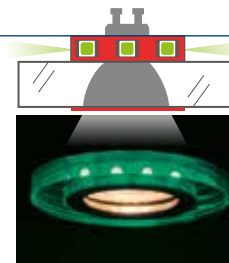

# SOREN

1 CLICK

IT'S SIMPLE  
- one button turns  
the subdued  
LED light  
on, e.g.  
the blue light

2 CLICK

IT'S SIMPLE  
- the second  
button activates  
the primary  
source of  
light GU10

**COLOR**  
vibe!

GU10 + LED STRIP  
max 20W max 3,6W

material: metal and glass / power supply: 220-240V~, 50/60Hz

24410 • SOREN O-SR  
24413 ■ SOREN L-SR

24411 • SOREN O-BL  
24414 ■ SOREN L-BL

24411 • SOREN O-GN  
24414 ■ SOREN L-GN