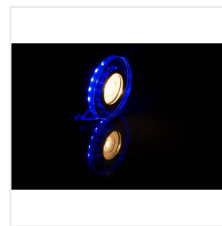

SOREN

Ceiling-mounted spotlight fitting

[V] 220-240 AC	[Hz] 50/60	[W] max 20	[W] LED 3,6	PAR16	GU10	SMD
≥15000	[h] 20000		IP 20		[°C] 5÷25	
[mm²] 0,75÷2,5	[m] 0,5m					

SOREN O-SR WW

	[W]				[°]
SOREN O-SR WW	24410	max 20	silver	Warm white	none
SOREN O-BL	24411	max 20	silver	blue	none
SOREN O-GN	24412	max 20	silver	green	none
SOREN L-SR WW	24413	max 20	silver	Warm white	none
SOREN L-BL	24414	max 20	silver	blue	none
SOREN L-GN	24415	max 20	silver	green	none
SOREN O-SR CW	24416	max 20	silver	cold white	none
SOREN L-SR CW	24417	max 20	silver	cold white	none

Kanlux SOREN are glass holders whose additional asset is the colourful, decorative LED strip lighting up the glass base of the holder.

- Enclosure material: glass

SOREN

Ceiling-mounted spotlight fitting

SOREN O-SR WW