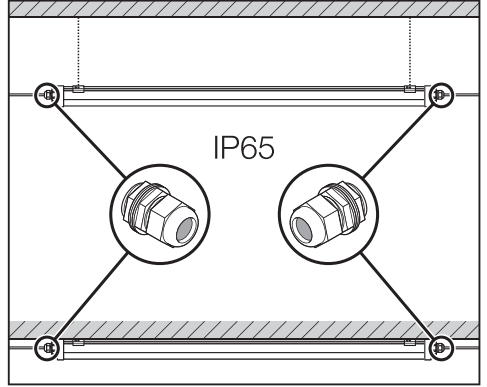

DAMPPROOF COMPACT

n	B10	B16	C10	C16
DP COMPACT 1200 GR IP65	20	20	20	20
DP COMPACT 1500 GR IP65	16	16	16	16