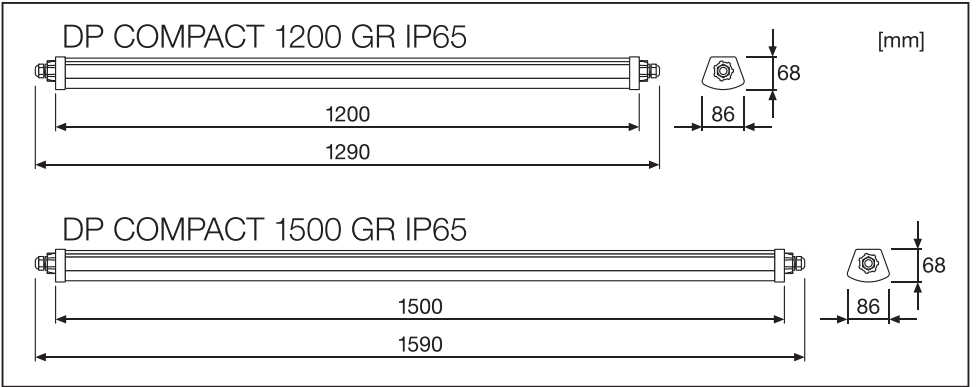

DAMPPROOF COMPACT

n	B10	B16	C10	C16
DP COMPACT 1200 GR IP65	20	20	20	20
DP COMPACT 1500 GR IP65	16	16	16	16