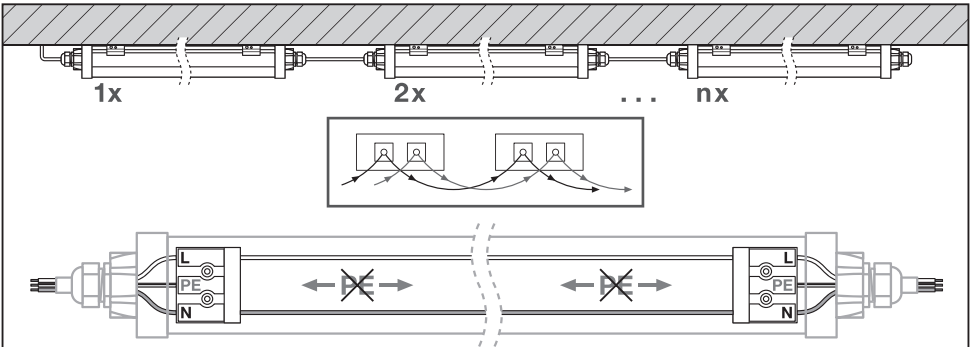

DAMPPROOF COMPACT

n	B10	B16	C10	C16
DP COMPACT 1200 GR IP65	20	20	20	20
DP COMPACT 1500 GR IP65	16	16	16	16