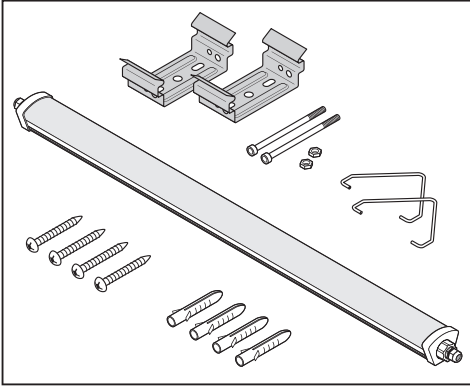

DAMPPROOF COMPACT

n	B10	B16	C10	C16
DP COMPACT 1200 GR IP65	20	20	20	20
DP COMPACT 1500 GR IP65	16	16	16	16