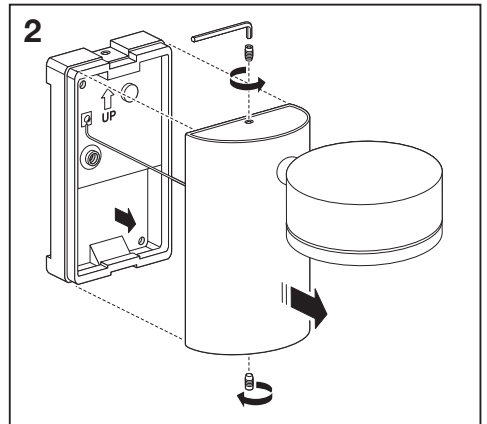

Outdoor Facade Spot