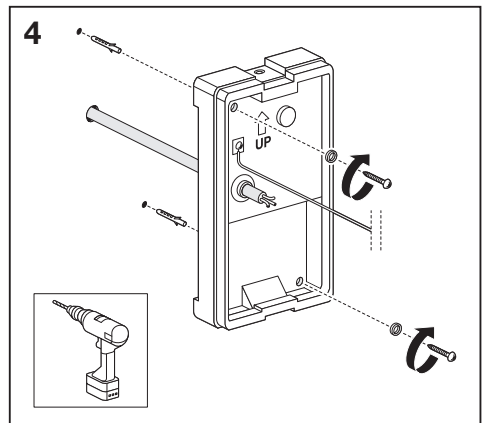

Outdoor Facade Spot