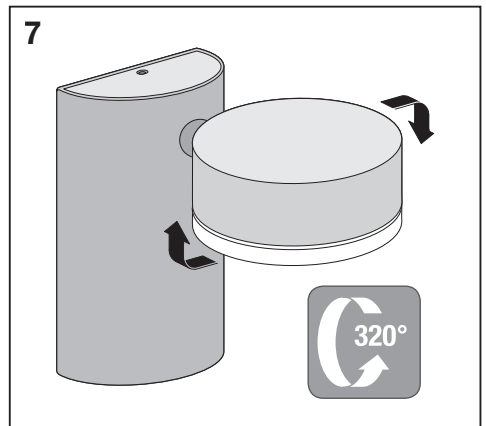

Outdoor Facade Spot