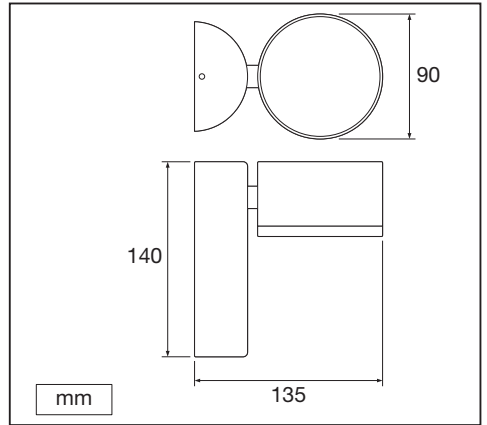

Outdoor Facade Spot