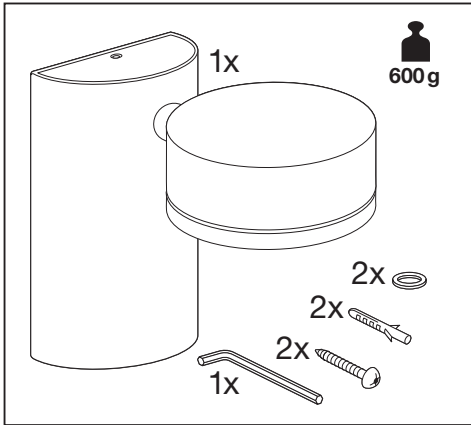

Outdoor Facade Spot