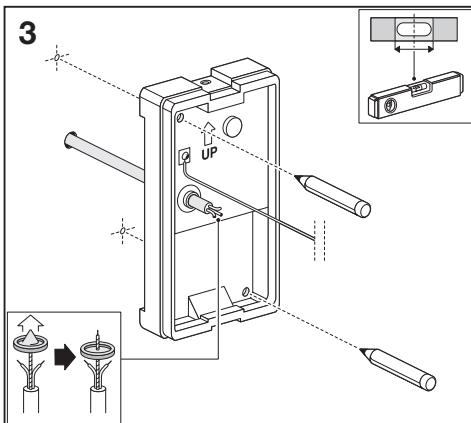

Outdoor Facade Spot