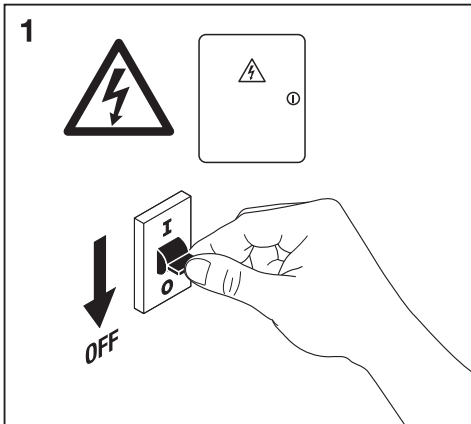

Outdoor Facade Spot