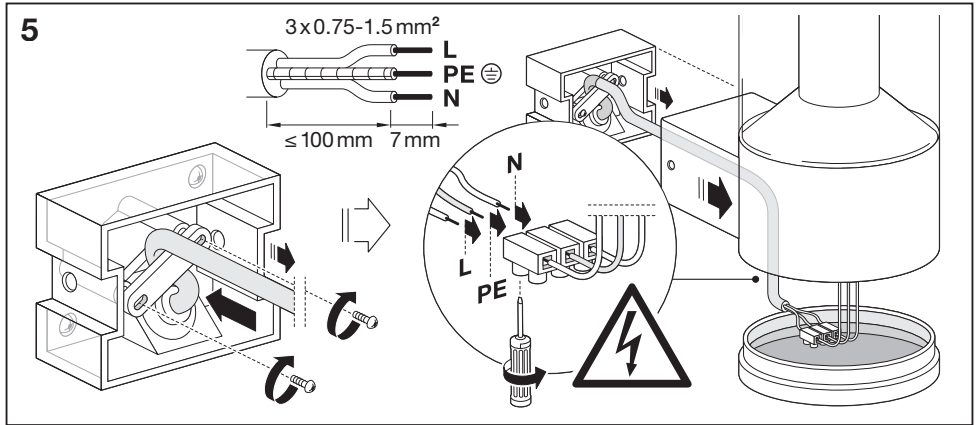

Outdoor Facade Lantern