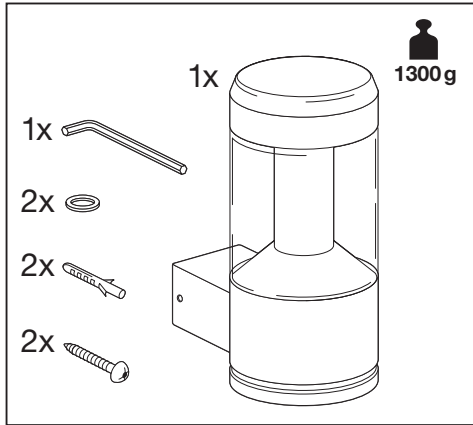

Outdoor Facade Lantern