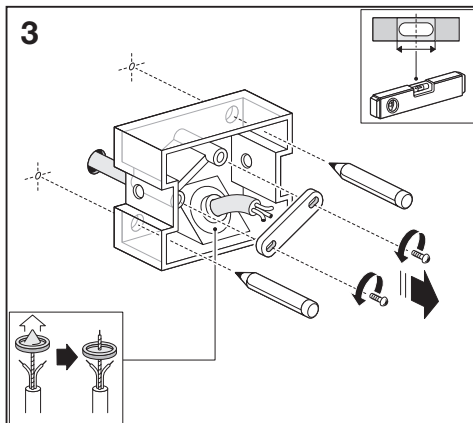

Outdoor Facade Lantern