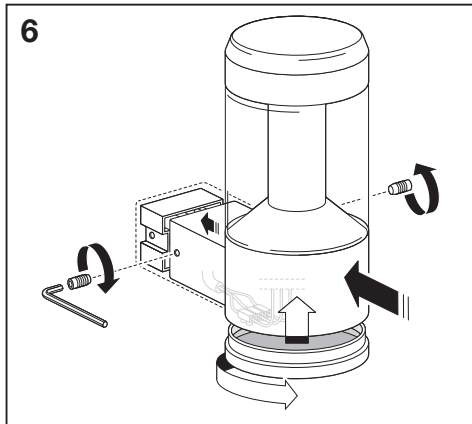

Outdoor Facade Lantern