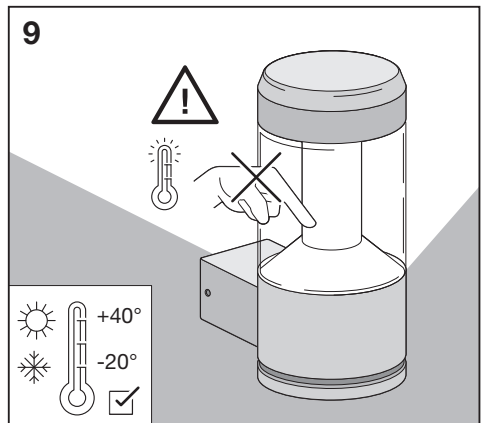

Outdoor Facade Lantern