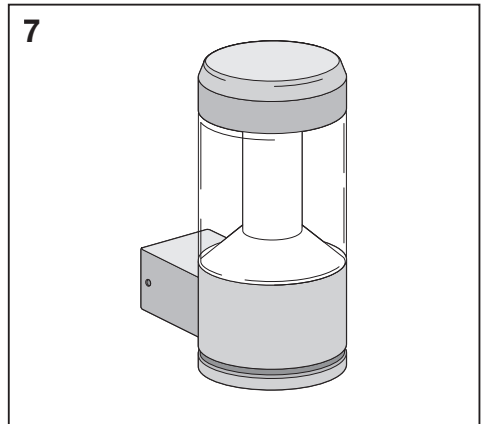

Outdoor Facade Lantern