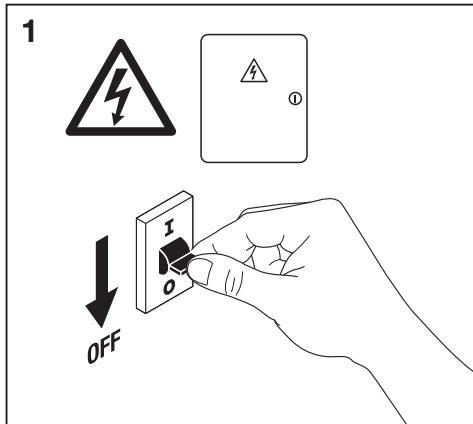

Outdoor Facade Lantern