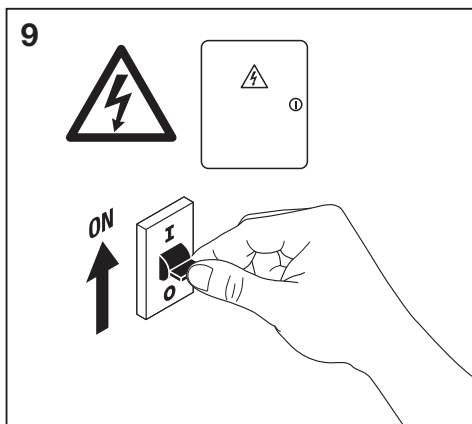

Outdoor Surface SQ/RD