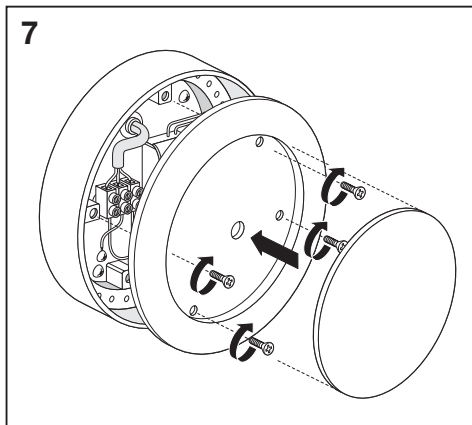

Outdoor Surface SQ/RD