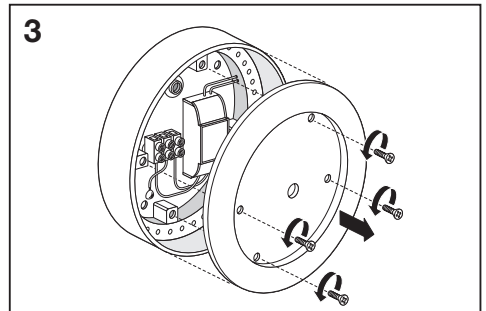

Outdoor Surface SQ/RD