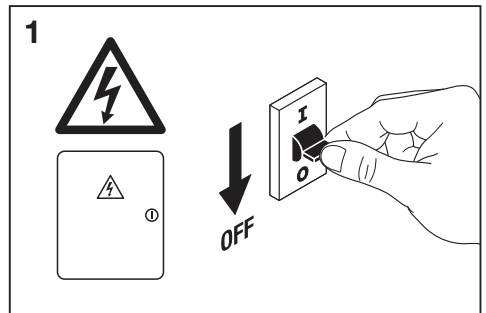

Outdoor Surface SQ/RD