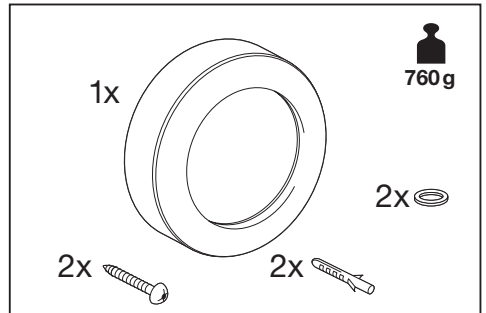

Outdoor Surface SQ/RD