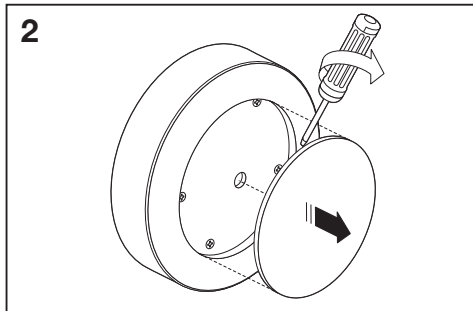

Outdoor Surface SQ/RD