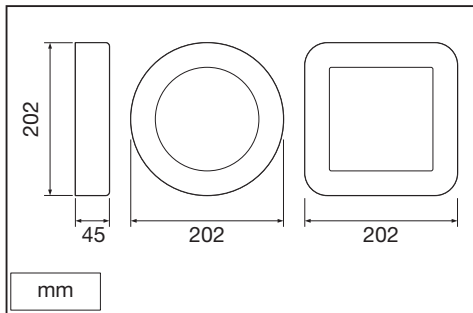

Outdoor Surface SQ/RD