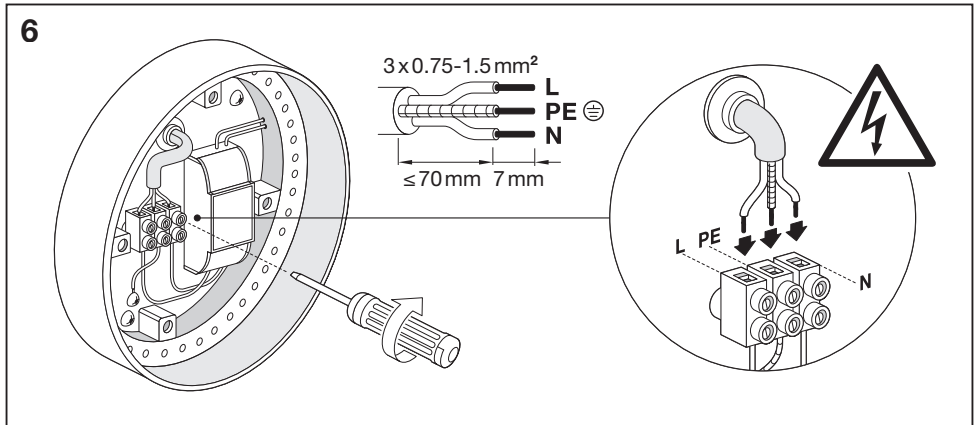

Outdoor Surface SQ/RD