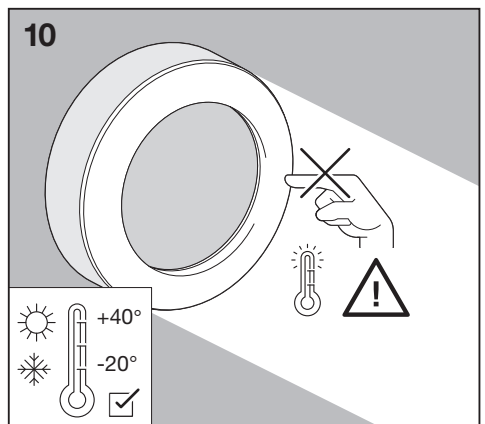

Outdoor Surface SQ/RD