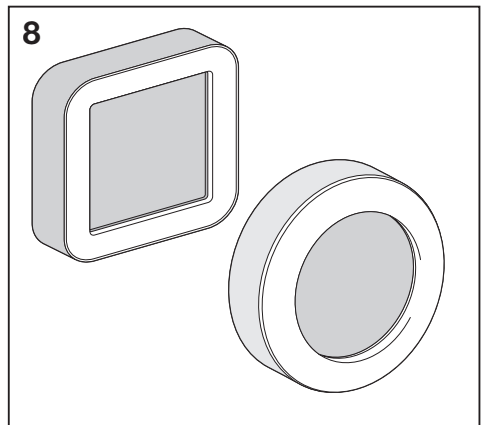

Outdoor Surface SQ/RD