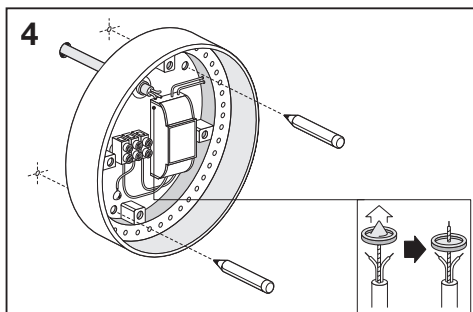

Outdoor Surface SQ/RD