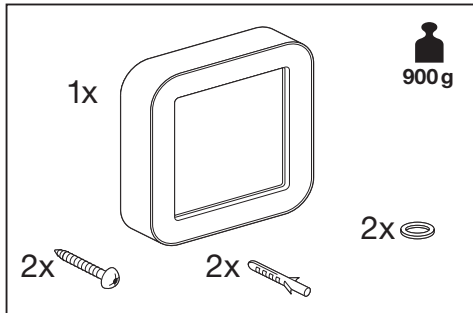

Outdoor Surface SQ/RD