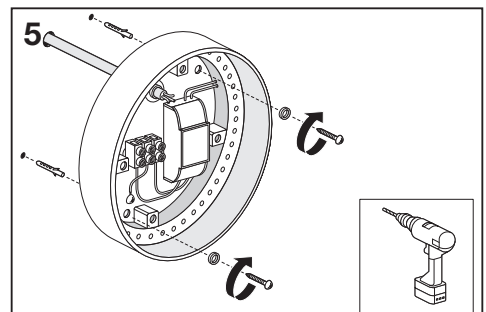

Outdoor Surface SQ/RD