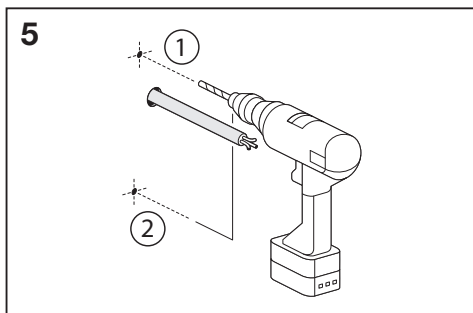

Outdoor Facade Belt SQ/RD