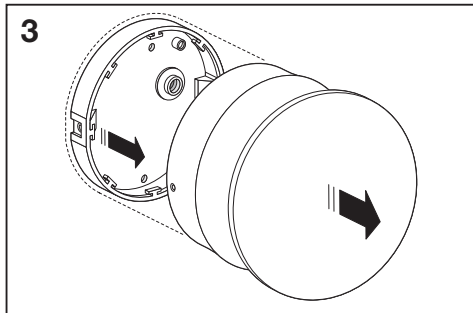

Outdoor Facade Belt SQ/RD