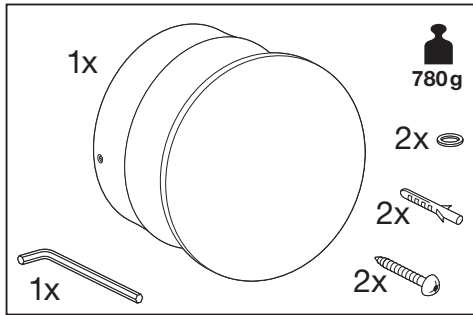

Outdoor Facade Belt SQ/RD