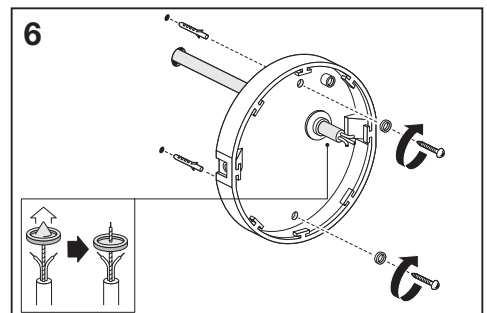

Outdoor Facade Belt SQ/RD