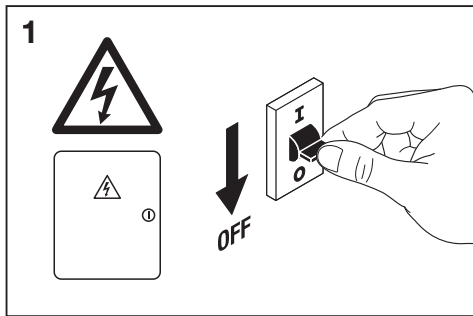

Outdoor Facade Belt SQ/RD