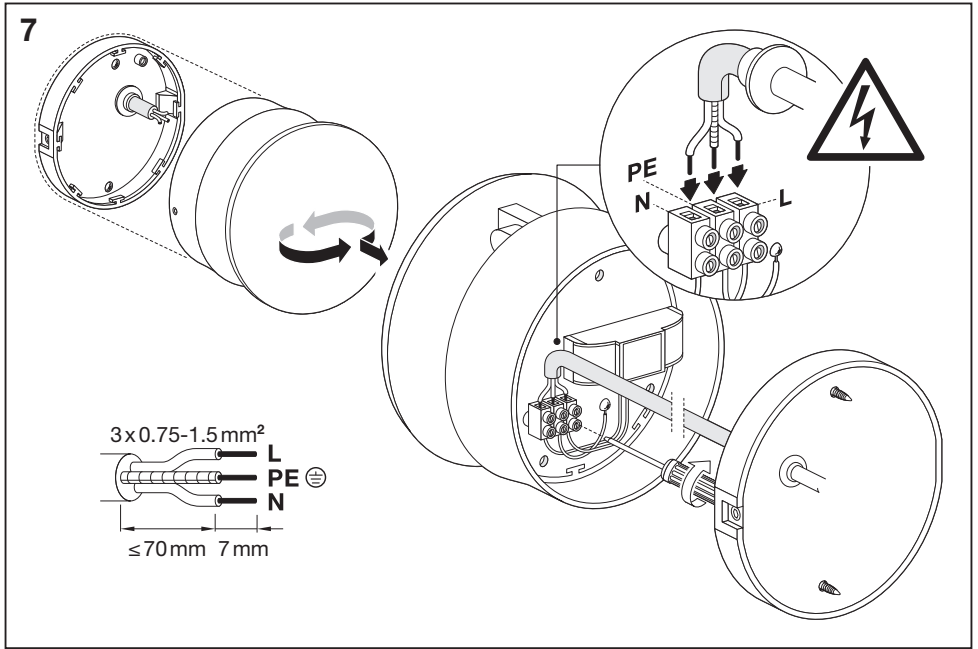

IP54

SMD  
LED

**LEDVANCE**

Outdoor Facade Belt SQ/RD

Outdoor Facade Belt SQ/RD

[www.luminaires.ledvance.com](http://www.luminaires.ledvance.com)

Downlight

Spot