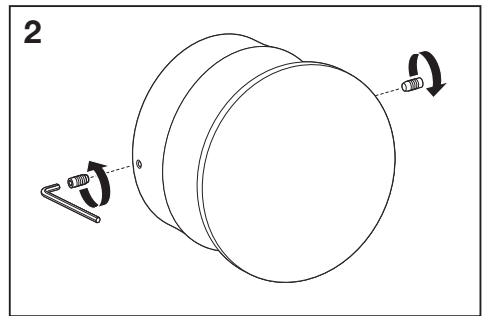

Outdoor Facade Belt SQ/RD