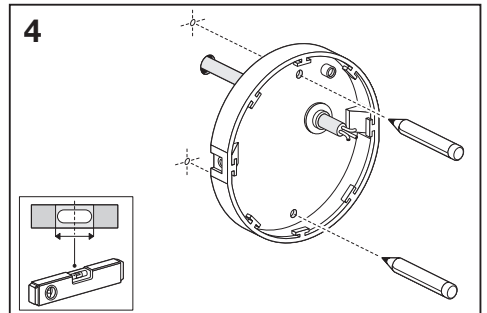

Outdoor Facade Belt SQ/RD