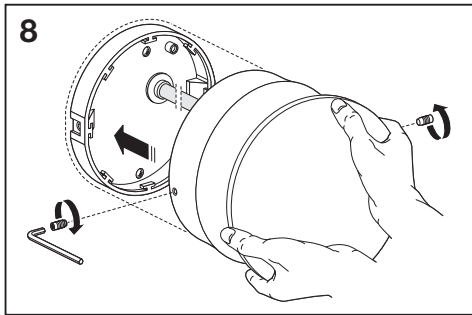

IP54

SMD  
LED

**LEDVANCE**

Outdoor Facade Belt SQ/RD

Outdoor Facade Belt SQ/RD

[www.luminaires.ledvance.com](http://www.luminaires.ledvance.com)

Downlight

Spot