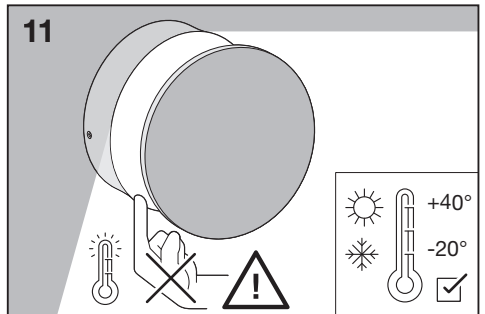

IP54

SMD  
LED

**LEDVANCE**

Outdoor Facade Belt SQ/RD

Outdoor Facade Belt SQ/RD

[www.luminaires.ledvance.com](http://www.luminaires.ledvance.com)

Downlight

Spot