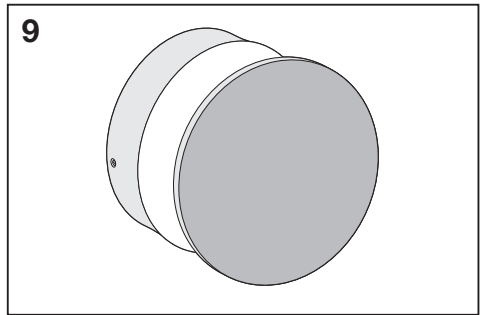

IP54

SMD  
LED

**LEDVANCE**

Outdoor Facade Belt SQ/RD

Outdoor Facade Belt SQ/RD

[www.luminaires.ledvance.com](http://www.luminaires.ledvance.com)

Downlight

Spot