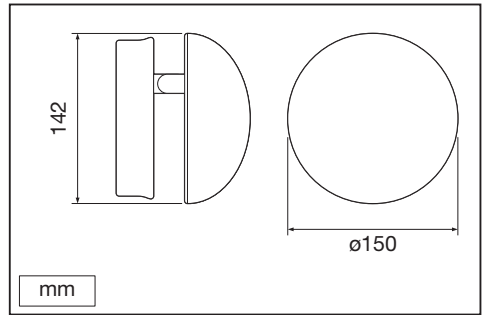

Outdoor Facade Belt SQ/RD