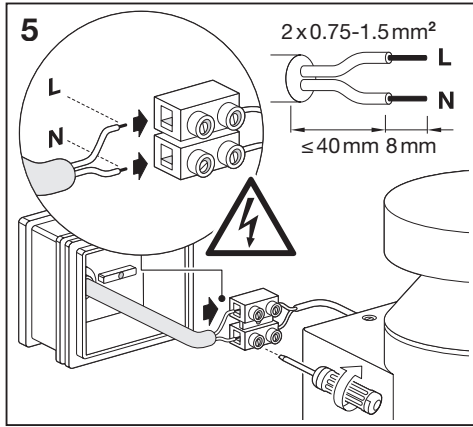

Outdoor Facade Pole / Outdoor Facade Pole Sensor