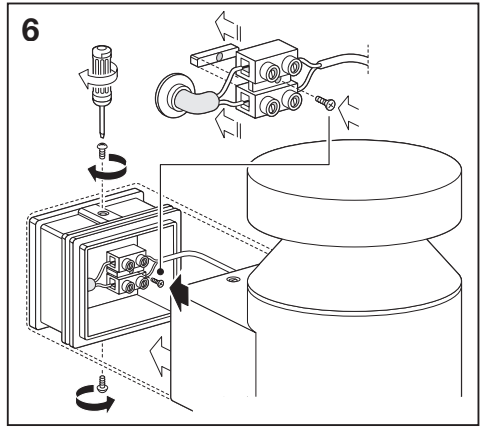

Outdoor Facade Pole / Outdoor Facade Pole Sensor