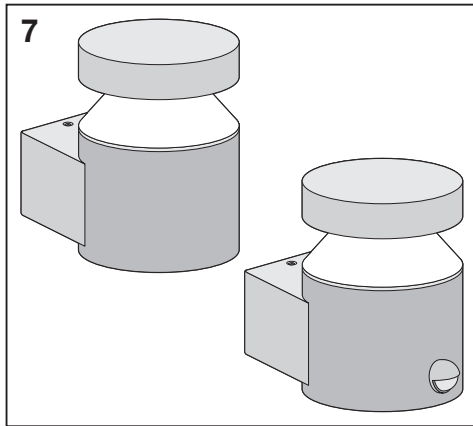

Outdoor Facade Pole / Outdoor Facade Pole Sensor