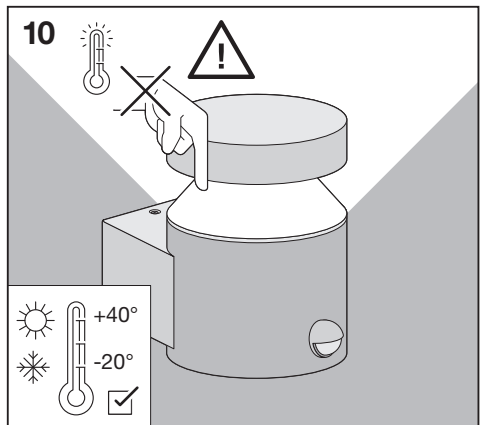

Outdoor Facade Pole / Outdoor Facade Pole Sensor