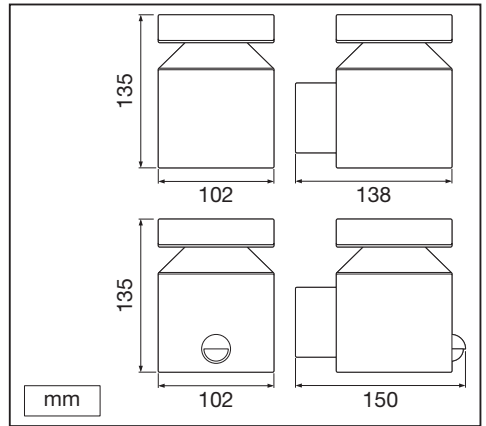

Outdoor Facade Pole / Outdoor Facade Pole Sensor