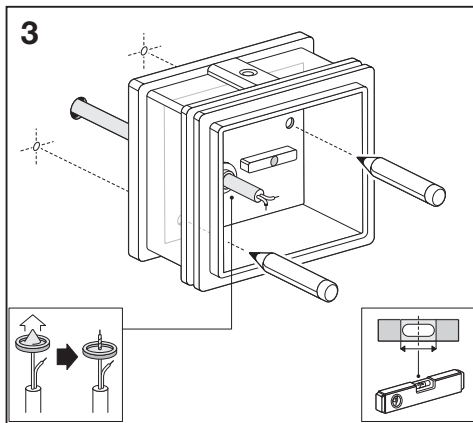

Outdoor Facade Pole / Outdoor Facade Pole Sensor