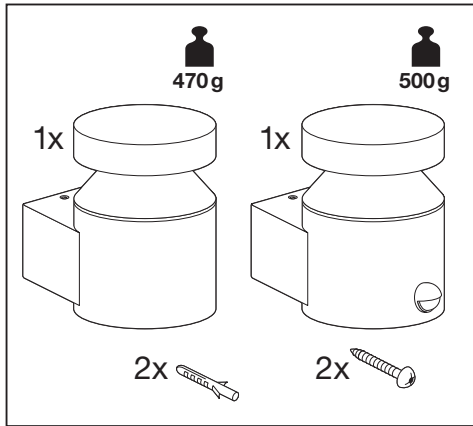

Outdoor Facade Pole / Outdoor Facade Pole Sensor