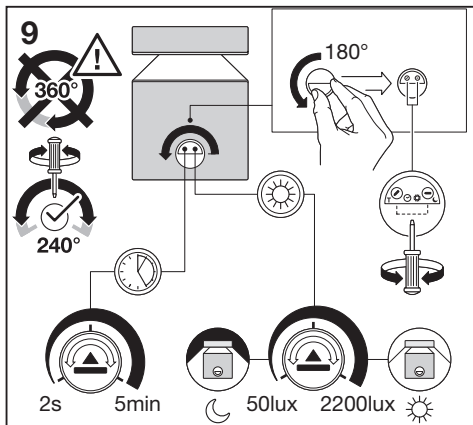

Outdoor Facade Pole / Outdoor Facade Pole Sensor