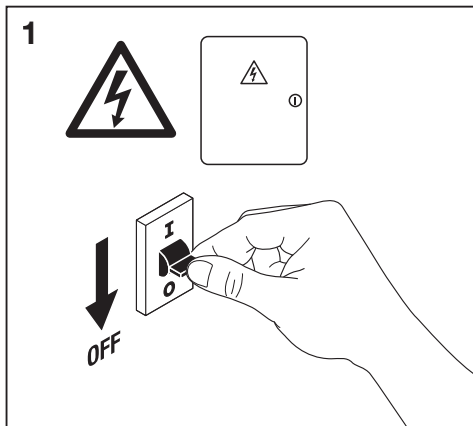

Outdoor Facade Pole / Outdoor Facade Pole Sensor