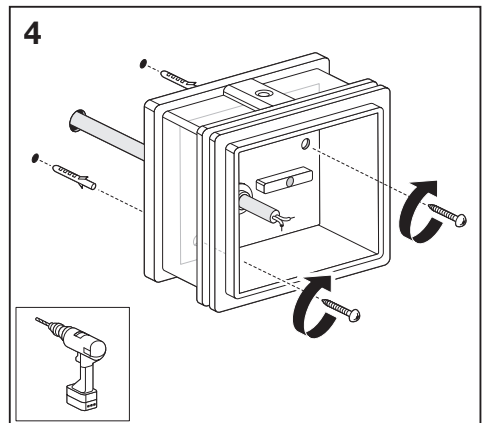

Outdoor Facade Pole / Outdoor Facade Pole Sensor