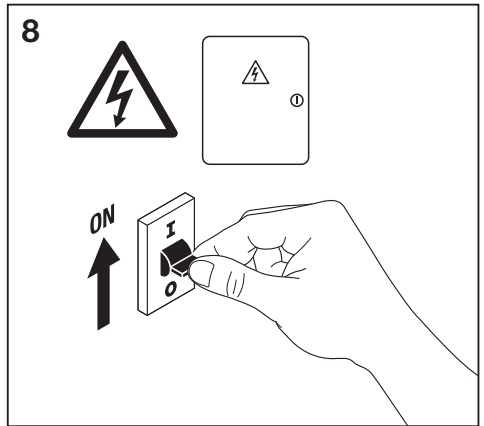

Outdoor Facade Pole / Outdoor Facade Pole Sensor