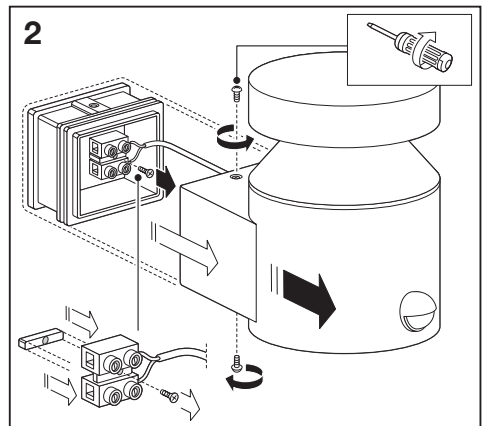

Outdoor Facade Pole / Outdoor Facade Pole Sensor