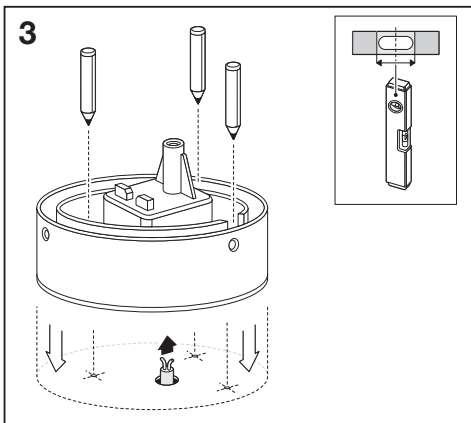

Outdoor Bollard Pole