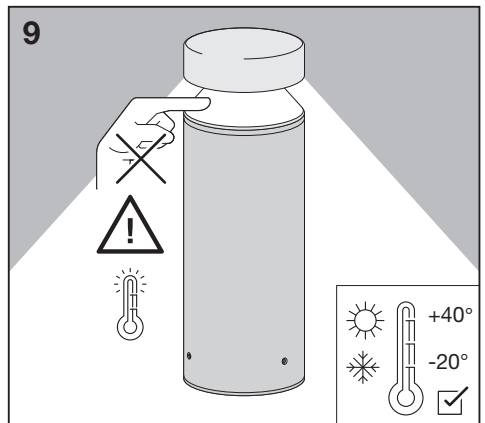

Outdoor Bollard Pole