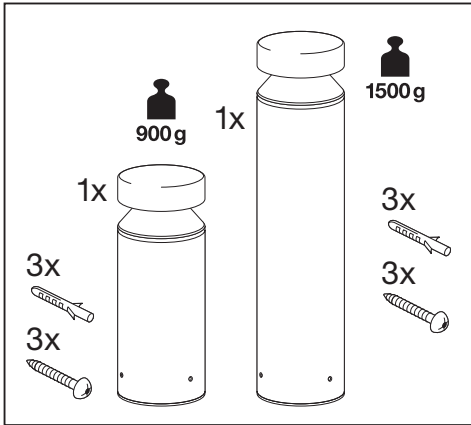

Outdoor Bollard Pole