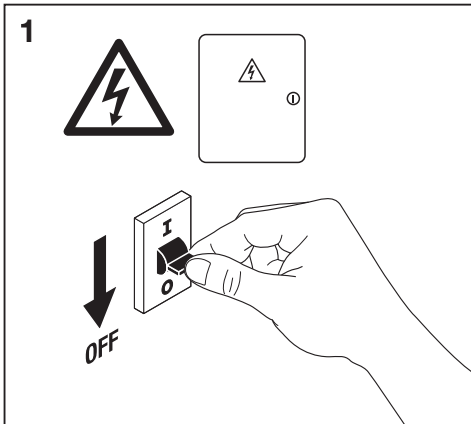

Outdoor Bollard Pole