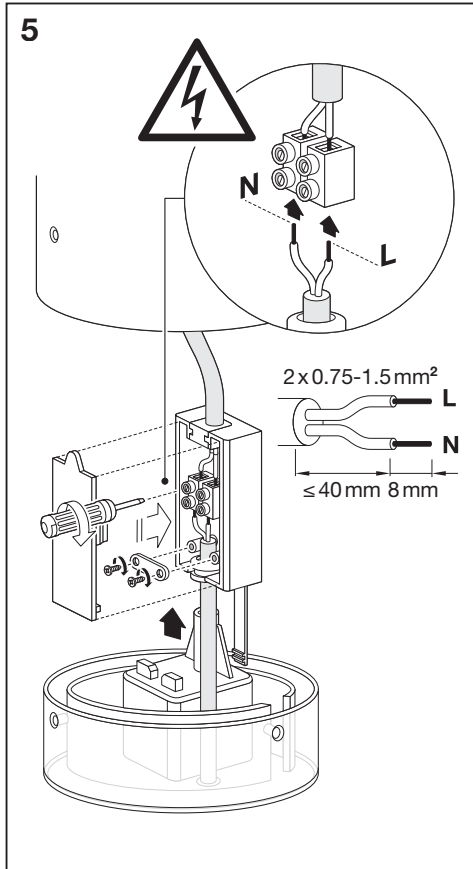

Outdoor Bollard Pole