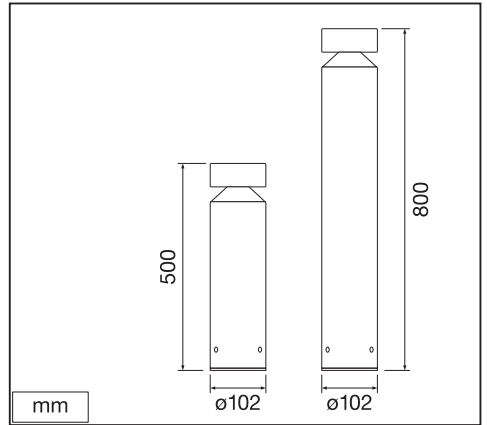

Outdoor Bollard Pole