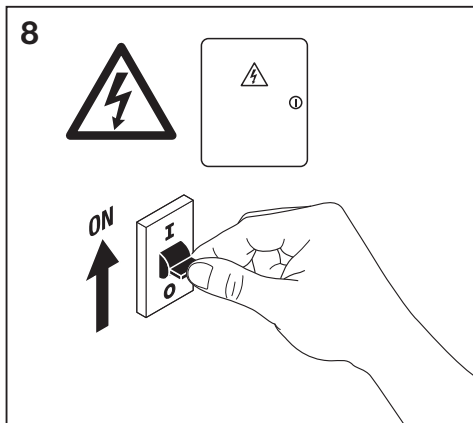

Outdoor Bollard Pole