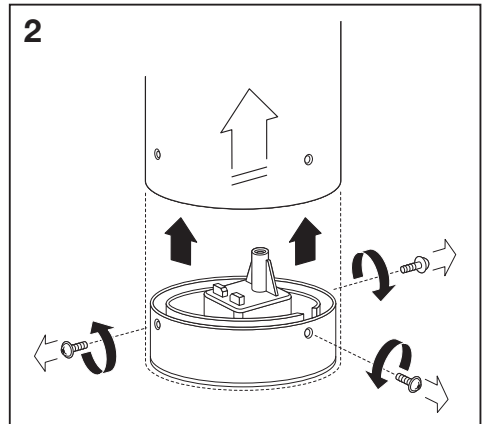

Outdoor Bollard Pole