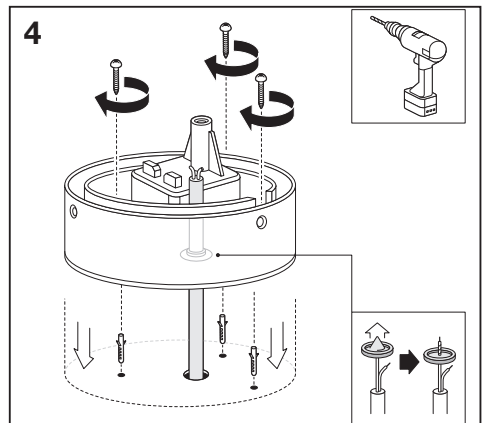

Outdoor Bollard Pole