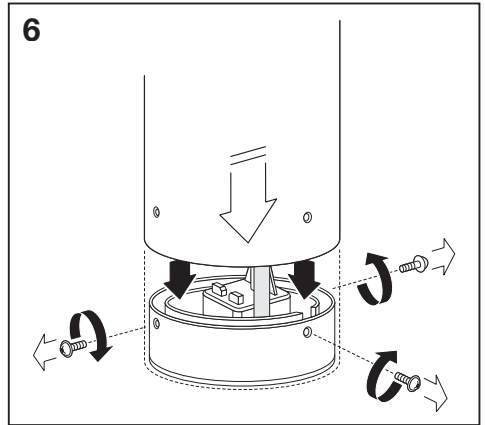

Outdoor Bollard Pole