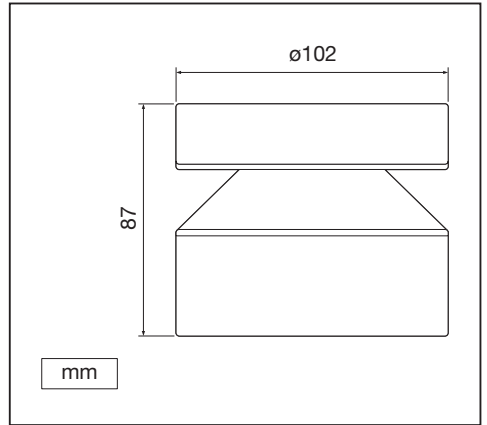

# Outdoor Surface Pole

	EAN	Ø x H	W	lm	lm/W	K	IP	IK
Outdoor Surface Pole 6W/3000K SST IP44	4058075075177	102x87	6	350	60	3000K	44	06

	EAN		 (°C)	PF	R <sub>a</sub>	V <sub>AC</sub>	Hz	
Outdoor Surface Pole 6W/3000K SST IP44	4058075075177	160°	-20...40	≥ 0.5	> 80	220-240V	50/60Hz	0.3kg

Outdoor Surface Pole

Outdoor Surface Pole

[www.luminaires.ledvance.com](http://www.luminaires.ledvance.com)

Downlight

Spot

Linear

Panel

Surface