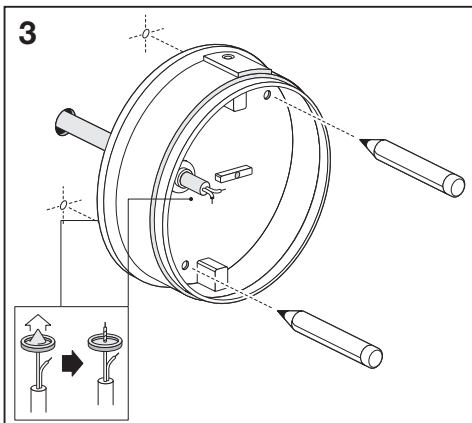

# Outdoor Surface Pole

	EAN	Ø x H	W	lm	lm/W	K	IP	IK
Outdoor Surface Pole 6W/3000K SST IP44	4058075075177	102x87	6	350	60	3000K	44	06

	EAN		 (°C)	PF	R <sub>a</sub>	V <sub>AC</sub>	Hz	
Outdoor Surface Pole 6W/3000K SST IP44	4058075075177	160°	-20...40	≥ 0.5	> 80	220-240V	50/60Hz	0.3kg

Outdoor Surface Pole

Outdoor Surface Pole

[www.luminaires.ledvance.com](http://www.luminaires.ledvance.com)

Downlight

Spot

Linear

Panel

Surface