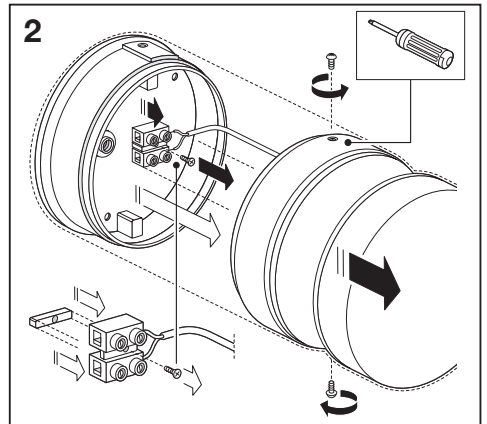

# Outdoor Surface Pole

	EAN	Ø x H	W	lm	lm/W	K	IP	IK
Outdoor Surface Pole 6W/3000K SST IP44	4058075075177	102x87	6	350	60	3000K	44	06

	EAN		 (°C)	PF	R <sub>a</sub>	V <sub>AC</sub>	Hz	
Outdoor Surface Pole 6W/3000K SST IP44	4058075075177	160°	-20...40	≥ 0.5	> 80	220-240V	50/60Hz	0.3kg

Outdoor Surface Pole

Outdoor Surface Pole

[www.luminaires.ledvance.com](http://www.luminaires.ledvance.com)

Downlight

Spot

Linear

Panel

Surface