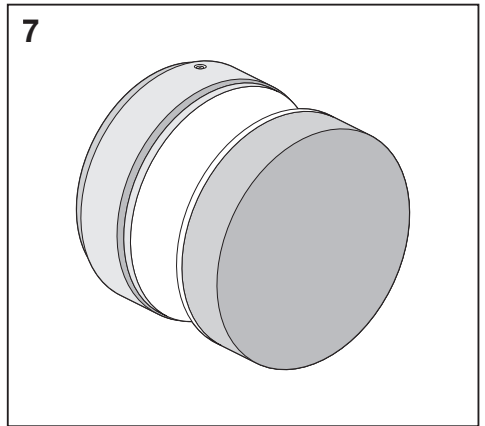

# Outdoor Surface Pole

	EAN	Ø x H	W	lm	lm/W	K	IP	IK
Outdoor Surface Pole 6W/3000K SST IP44	4058075075177	102x87	6	350	60	3000K	44	06

	EAN		 (°C)	PF	R <sub>a</sub>	V <sub>AC</sub>	Hz	
Outdoor Surface Pole 6W/3000K SST IP44	4058075075177	160°	-20...40	≥ 0.5	> 80	220-240V	50/60Hz	0.3kg

Outdoor Surface Pole

Outdoor Surface Pole

[www.luminaires.ledvance.com](http://www.luminaires.ledvance.com)

Downlight

Spot

Linear

Panel

Surface