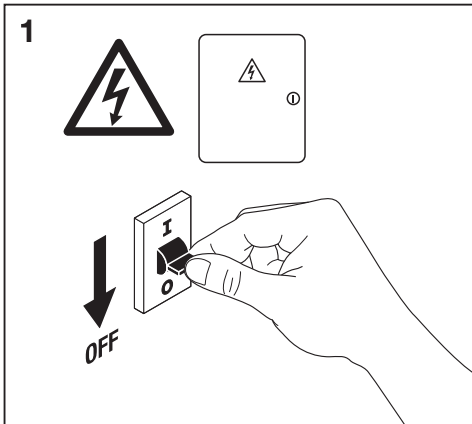

# Outdoor Surface Pole

	EAN	Ø x H	W	lm	lm/W	K	IP	IK
Outdoor Surface Pole 6W/3000K SST IP44	4058075075177	102x87	6	350	60	3000K	44	06

	EAN		 (°C)	PF	R <sub>a</sub>	V <sub>AC</sub>	Hz	
Outdoor Surface Pole 6W/3000K SST IP44	4058075075177	160°	-20...40	≥ 0.5	> 80	220-240V	50/60Hz	0.3kg

Outdoor Surface Pole

Outdoor Surface Pole

[www.luminaires.ledvance.com](http://www.luminaires.ledvance.com)

Downlight

Spot

Linear

Panel

Surface