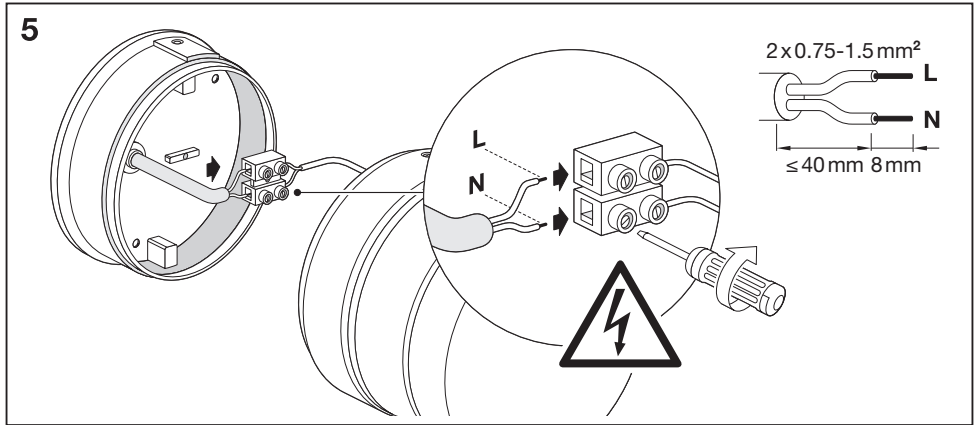

# Outdoor Surface Pole

	EAN	Ø x H	W	lm	lm/W	K	IP	IK
Outdoor Surface Pole 6W/3000K SST IP44	4058075075177	102x87	6	350	60	3000K	44	06

	EAN		 (°C)	PF	R <sub>a</sub>	V <sub>AC</sub>	Hz	
Outdoor Surface Pole 6W/3000K SST IP44	4058075075177	160°	-20...40	≥ 0.5	> 80	220-240V	50/60Hz	0.3kg

Outdoor Surface Pole

Outdoor Surface Pole

[www.luminaires.ledvance.com](http://www.luminaires.ledvance.com)

Downlight

Spot

Linear

Panel

Surface