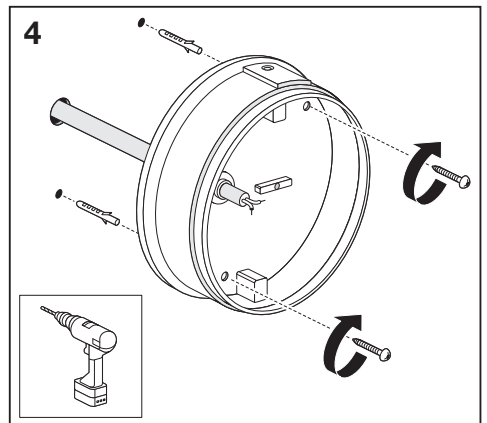

# Outdoor Surface Pole

	EAN	Ø x H	W	lm	lm/W	K	IP	IK
Outdoor Surface Pole 6W/3000K SST IP44	4058075075177	102x87	6	350	60	3000K	44	06

	EAN		 (°C)	PF	R <sub>a</sub>	V <sub>AC</sub>	Hz	
Outdoor Surface Pole 6W/3000K SST IP44	4058075075177	160°	-20...40	≥ 0.5	> 80	220-240V	50/60Hz	0.3kg

Outdoor Surface Pole

Outdoor Surface Pole

[www.luminaires.ledvance.com](http://www.luminaires.ledvance.com)

Downlight

Spot

Linear

Panel

Surface