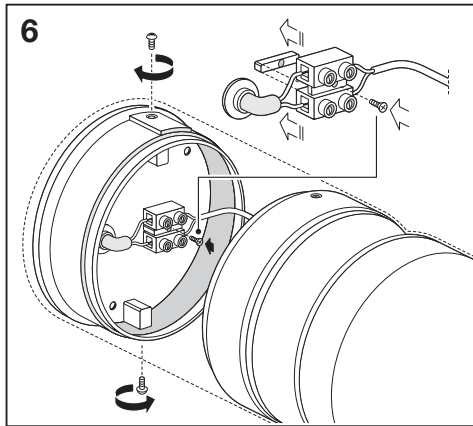

# Outdoor Surface Pole

	EAN	Ø x H	W	lm	lm/W	K	IP	IK
Outdoor Surface Pole 6W/3000K SST IP44	4058075075177	102x87	6	350	60	3000K	44	06

	EAN		 (°C)	PF	R <sub>a</sub>	V <sub>AC</sub>	Hz	
Outdoor Surface Pole 6W/3000K SST IP44	4058075075177	160°	-20...40	≥ 0.5	> 80	220-240V	50/60Hz	0.3kg

Outdoor Surface Pole

Outdoor Surface Pole

[www.luminaires.ledvance.com](http://www.luminaires.ledvance.com)

Downlight

Spot

Linear

Panel

Surface