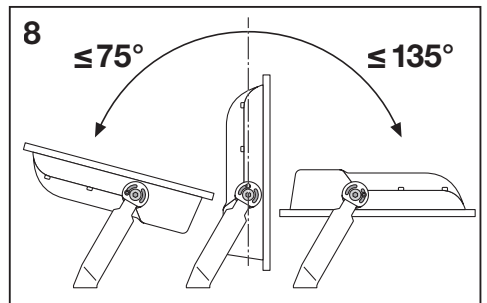

FLOODLIGHT 100DEG