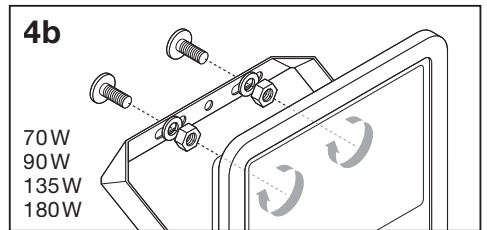

FLOODLIGHT 100DEG