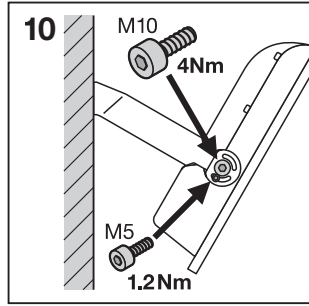

RoHS

C10449057
G11084102
03.09.19

LEDVANCE GmbH
Steinerne Furt 62
86167 Augsburg, Germany
www.ledvance.com