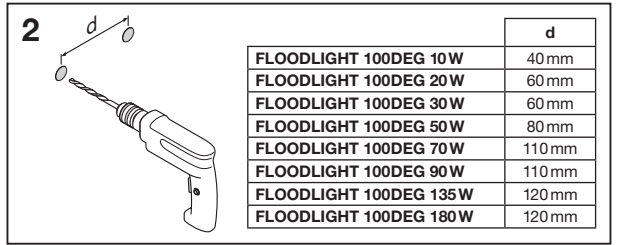

FLOODLIGHT 100DEG