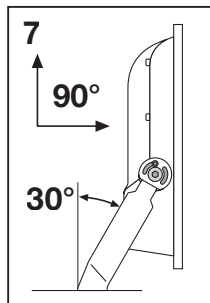

FLOODLIGHT 100DEG