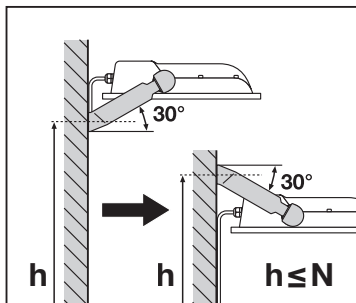

EAN	IP	IK		R_a	° (°C)	PF	
FLOOD LED 10W/3000K BK 100DEG IP65	4058075097360	65	07	100°	≥ 80	-20...+50	> 0.9	0.4 kg
FLOOD LED 10W/3000K WT 100DEG IP65	4058075097384	65	07	100°	≥ 80	-20...+50	> 0.9	0.4 kg
FLOOD LED 10W/4000K BK 100DEG IP65	4058075097407	65	07	100°	≥ 80	-20...+50	> 0.9	0.4 kg
FLOOD LED 10W/4000K WT 100DEG IP65	4058075097421	65	07	100°	≥ 80	-20...+50	> 0.9	0.4 kg
FLOOD LED 20W/3000K BK 100DEG IP65	4058075097445	65	07	100°	≥ 80	-20...+50	> 0.9	0.6 kg
FLOOD LED 20W/3000K WT 100DEG IP65	4058075097469	65	07	100°	≥ 80	-20...+50	> 0.9	0.6 kg
FLOOD LED 20W/4000K BK 100DEG IP65	4058075097483	65	07	100°	≥ 80	-20...+50	> 0.9	0.6 kg
FLOOD LED 20W/4000K WT 100DEG IP65	4058075097506	65	07	100°	≥ 80	-20...+50	> 0.9	0.6 kg
FLOOD LED 20W/6500K BK 100DEG IP65	4058075097520	65	07	100°	≥ 80	-20...+50	> 0.9	0.6 kg
FLOOD LED 20W/6500K WT 100DEG IP65	4058075097544	65	07	100°	≥ 80	-20...+50	> 0.9	0.6 kg
FLOOD LED 30W/3000K BK 100DEG IP65	4058075251366	65	07	100°	≥ 80	-20...+50	> 0.9	0.6 kg
FLOOD LED 30W/3000K WT 100DEG IP65	4058075251427	65	07	100°	≥ 80	-20...+50	> 0.9	0.6 kg
FLOOD LED 30W/4000K BK 100DEG IP65	4058075251380	65	07	100°	≥ 80	-20...+50	> 0.9	0.6 kg
FLOOD LED 30W/4000K WT 100DEG IP65	4058075251441	65	07	100°	≥ 80	-20...+50	> 0.9	0.6 kg
FLOOD LED 30W/6500K BK 100DEG IP65	4058075251403	65	07	100°	≥ 80	-20...+50	> 0.9	0.6 kg
FLOOD LED 30W/6500K WT 100DEG IP65	4058075251465	65	07	100°	≥ 80	-20...+50	> 0.9	0.6 kg
FLOOD LED 50W/3000K BK 100DEG IP65	4058075097568	65	07	100°	≥ 80	-20...+50	> 0.9	0.9 kg
FLOOD LED 50W/3000K WT 100DEG IP65	4058075097582	65	07	100°	≥ 80	-20...+50	> 0.9	0.9 kg
FLOOD LED 50W/4000K BK 100DEG IP65	4058075097605	65	07	100°	≥ 80	-20...+50	> 0.9	0.9 kg
FLOOD LED 50W/4000K WT 100DEG IP65	4058075097629	65	07	100°	≥ 80	-20...+50	> 0.9	0.9 kg
FLOOD LED 50W/6500K BK 100DEG IP65	4058075097643	65	07	100°	≥ 80	-20...+50	> 0.9	0.9 kg
FLOOD LED 50W/6500K WT 100DEG IP65	4058075097667	65	07	100°	≥ 80	-20...+50	> 0.9	0.9 kg
FLOOD LED 70W/3000K BK 100DEG IP65	4058075352131	65	08	100°	≥ 80	-20...+50	> 0.9	2.8 kg
FLOOD LED 70W/4000K BK 100DEG IP65	4058075251342	65	08	100°	≥ 80	-20...+50	> 0.9	2.8 kg
FLOOD LED 70W/6500K BK 100DEG IP65	4058075251359	65	08	100°	≥ 80	-20...+50	> 0.9	2.8 kg
FLOOD LED 90W/3000K BK 100DEG IP65	4058075352148	65	08	100°	≥ 80	-20...+50	> 0.9	2.8 kg
FLOOD LED 90W/4000K BK 100DEG IP65	4058075097681	65	08	100°	≥ 80	-20...+50	> 0.9	2.8 kg
FLOOD LED 90W/6500K BK 100DEG IP65	4058075097698	65	08	100°	≥ 80	-20...+50	> 0.9	2.8 kg
FLOOD LED 135W/3000K BK 100DEG IP65	4058075352155	65	08	100°	≥ 80	-20...+50	> 0.9	4.0 kg
FLOOD LED 135W/4000K BK 100DEG IP65	4058075097704	65	08	100°	≥ 80	-20...+50	> 0.9	4.0 kg
FLOOD LED 135W/6500K BK 100DEG IP65	4058075097711	65	08	100°	≥ 80	-20...+50	> 0.9	4.0 kg
FLOOD LED 180W/3000K BK 100DEG IP65	4058075352162	65	08	100°	≥ 80	-20...+50	> 0.9	4.9 kg
FLOOD LED 180W/4000K BK 100DEG IP65	4058075097728	65	08	100°	≥ 80	-20...+50	> 0.9	4.9 kg
FLOOD LED 180W/6500K BK 100DEG IP65	4058075097735	65	08	100°	≥ 80	-20...+50	> 0.9	4.9 kg

	m²	N
10W	0.014 m²	<5 m
20W	0.018 m²	<5 m
30W	0.021 m²	<5 m
50W	0.028 m²	<5 m
70W	0.060 m²	<12 m
90W	0.060 m²	<12 m
135W	0.081 m²	<12 m
180W	0.105 m²	<12 m