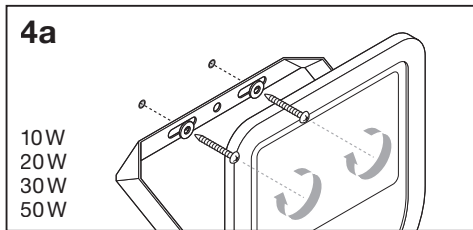

FLOODLIGHT 100DEG