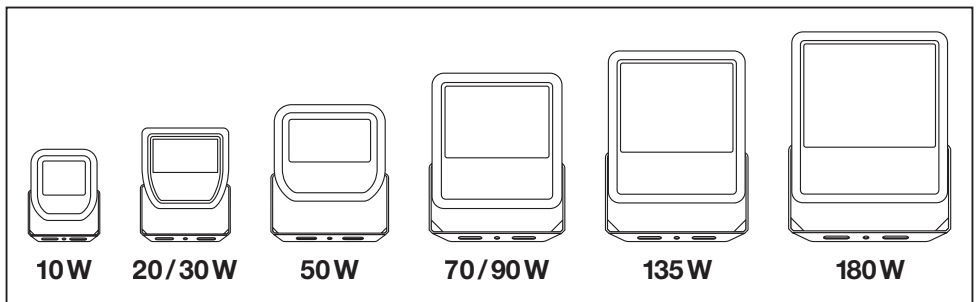

EAN	IP	IK		R_a	° (°C)	PF	
FLOOD LED 10W/3000K BK 100DEG IP65	4058075097360	65	07	100°	≥ 80	-20...+50	> 0.9	0.4 kg
FLOOD LED 10W/3000K WT 100DEG IP65	4058075097384	65	07	100°	≥ 80	-20...+50	> 0.9	0.4 kg
FLOOD LED 10W/4000K BK 100DEG IP65	4058075097407	65	07	100°	≥ 80	-20...+50	> 0.9	0.4 kg
FLOOD LED 10W/4000K WT 100DEG IP65	4058075097421	65	07	100°	≥ 80	-20...+50	> 0.9	0.4 kg
FLOOD LED 20W/3000K BK 100DEG IP65	4058075097445	65	07	100°	≥ 80	-20...+50	> 0.9	0.6 kg
FLOOD LED 20W/3000K WT 100DEG IP65	4058075097469	65	07	100°	≥ 80	-20...+50	> 0.9	0.6 kg
FLOOD LED 20W/4000K BK 100DEG IP65	4058075097483	65	07	100°	≥ 80	-20...+50	> 0.9	0.6 kg
FLOOD LED 20W/4000K WT 100DEG IP65	4058075097506	65	07	100°	≥ 80	-20...+50	> 0.9	0.6 kg
FLOOD LED 20W/6500K BK 100DEG IP65	4058075097520	65	07	100°	≥ 80	-20...+50	> 0.9	0.6 kg
FLOOD LED 20W/6500K WT 100DEG IP65	4058075097544	65	07	100°	≥ 80	-20...+50	> 0.9	0.6 kg
FLOOD LED 30W/3000K BK 100DEG IP65	4058075251366	65	07	100°	≥ 80	-20...+50	> 0.9	0.6 kg
FLOOD LED 30W/3000K WT 100DEG IP65	4058075251427	65	07	100°	≥ 80	-20...+50	> 0.9	0.6 kg
FLOOD LED 30W/4000K BK 100DEG IP65	4058075251380	65	07	100°	≥ 80	-20...+50	> 0.9	0.6 kg
FLOOD LED 30W/4000K WT 100DEG IP65	4058075251441	65	07	100°	≥ 80	-20...+50	> 0.9	0.6 kg
FLOOD LED 30W/6500K BK 100DEG IP65	4058075251403	65	07	100°	≥ 80	-20...+50	> 0.9	0.6 kg
FLOOD LED 30W/6500K WT 100DEG IP65	4058075251465	65	07	100°	≥ 80	-20...+50	> 0.9	0.6 kg
FLOOD LED 50W/3000K BK 100DEG IP65	4058075097568	65	07	100°	≥ 80	-20...+50	> 0.9	0.9 kg
FLOOD LED 50W/3000K WT 100DEG IP65	4058075097582	65	07	100°	≥ 80	-20...+50	> 0.9	0.9 kg
FLOOD LED 50W/4000K BK 100DEG IP65	4058075097605	65	07	100°	≥ 80	-20...+50	> 0.9	0.9 kg
FLOOD LED 50W/4000K WT 100DEG IP65	4058075097629	65	07	100°	≥ 80	-20...+50	> 0.9	0.9 kg
FLOOD LED 50W/6500K BK 100DEG IP65	4058075097643	65	07	100°	≥ 80	-20...+50	> 0.9	0.9 kg
FLOOD LED 50W/6500K WT 100DEG IP65	4058075097667	65	07	100°	≥ 80	-20...+50	> 0.9	0.9 kg
FLOOD LED 70W/3000K BK 100DEG IP65	4058075352131	65	08	100°	≥ 80	-20...+50	> 0.9	2.8 kg
FLOOD LED 70W/4000K BK 100DEG IP65	4058075251342	65	08	100°	≥ 80	-20...+50	> 0.9	2.8 kg
FLOOD LED 70W/6500K BK 100DEG IP65	4058075251359	65	08	100°	≥ 80	-20...+50	> 0.9	2.8 kg
FLOOD LED 90W/3000K BK 100DEG IP65	4058075352148	65	08	100°	≥ 80	-20...+50	> 0.9	2.8 kg
FLOOD LED 90W/4000K BK 100DEG IP65	4058075097681	65	08	100°	≥ 80	-20...+50	> 0.9	2.8 kg
FLOOD LED 90W/6500K BK 100DEG IP65	4058075097698	65	08	100°	≥ 80	-20...+50	> 0.9	2.8 kg
FLOOD LED 135W/3000K BK 100DEG IP65	4058075352155	65	08	100°	≥ 80	-20...+50	> 0.9	4.0 kg
FLOOD LED 135W/4000K BK 100DEG IP65	4058075097704	65	08	100°	≥ 80	-20...+50	> 0.9	4.0 kg
FLOOD LED 135W/6500K BK 100DEG IP65	4058075097711	65	08	100°	≥ 80	-20...+50	> 0.9	4.0 kg
FLOOD LED 180W/3000K BK 100DEG IP65	4058075352162	65	08	100°	≥ 80	-20...+50	> 0.9	4.9 kg
FLOOD LED 180W/4000K BK 100DEG IP65	4058075097728	65	08	100°	≥ 80	-20...+50	> 0.9	4.9 kg
FLOOD LED 180W/6500K BK 100DEG IP65	4058075097735	65	08	100°	≥ 80	-20...+50	> 0.9	4.9 kg

	m²	N
10W	0.014 m²	<5 m
20W	0.018 m²	<5 m
30W	0.021 m²	<5 m
50W	0.028 m²	<5 m
70W	0.060 m²	<12 m
90W	0.060 m²	<12 m
135W	0.081 m²	<12 m
180W	0.105 m²	<12 m