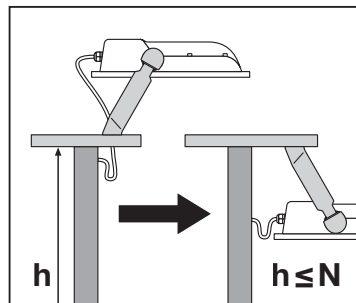

EAN	IP	IK		R_a	° (°C)	PF	
FLOOD LED 10W/3000K BK 100DEG IP65	4058075097360	65	07	100°	≥ 80	-20...+50	> 0.9	0.4 kg
FLOOD LED 10W/3000K WT 100DEG IP65	4058075097384	65	07	100°	≥ 80	-20...+50	> 0.9	0.4 kg
FLOOD LED 10W/4000K BK 100DEG IP65	4058075097407	65	07	100°	≥ 80	-20...+50	> 0.9	0.4 kg
FLOOD LED 10W/4000K WT 100DEG IP65	4058075097421	65	07	100°	≥ 80	-20...+50	> 0.9	0.4 kg
FLOOD LED 20W/3000K BK 100DEG IP65	4058075097445	65	07	100°	≥ 80	-20...+50	> 0.9	0.6 kg
FLOOD LED 20W/3000K WT 100DEG IP65	4058075097469	65	07	100°	≥ 80	-20...+50	> 0.9	0.6 kg
FLOOD LED 20W/4000K BK 100DEG IP65	4058075097483	65	07	100°	≥ 80	-20...+50	> 0.9	0.6 kg
FLOOD LED 20W/4000K WT 100DEG IP65	4058075097506	65	07	100°	≥ 80	-20...+50	> 0.9	0.6 kg
FLOOD LED 20W/6500K BK 100DEG IP65	4058075097520	65	07	100°	≥ 80	-20...+50	> 0.9	0.6 kg
FLOOD LED 20W/6500K WT 100DEG IP65	4058075097544	65	07	100°	≥ 80	-20...+50	> 0.9	0.6 kg
FLOOD LED 30W/3000K BK 100DEG IP65	4058075251366	65	07	100°	≥ 80	-20...+50	> 0.9	0.6 kg
FLOOD LED 30W/3000K WT 100DEG IP65	4058075251427	65	07	100°	≥ 80	-20...+50	> 0.9	0.6 kg
FLOOD LED 30W/4000K BK 100DEG IP65	4058075251380	65	07	100°	≥ 80	-20...+50	> 0.9	0.6 kg
FLOOD LED 30W/4000K WT 100DEG IP65	4058075251441	65	07	100°	≥ 80	-20...+50	> 0.9	0.6 kg
FLOOD LED 30W/6500K BK 100DEG IP65	4058075251403	65	07	100°	≥ 80	-20...+50	> 0.9	0.6 kg
FLOOD LED 30W/6500K WT 100DEG IP65	4058075251465	65	07	100°	≥ 80	-20...+50	> 0.9	0.6 kg
FLOOD LED 50W/3000K BK 100DEG IP65	4058075097568	65	07	100°	≥ 80	-20...+50	> 0.9	0.9 kg
FLOOD LED 50W/3000K WT 100DEG IP65	4058075097582	65	07	100°	≥ 80	-20...+50	> 0.9	0.9 kg
FLOOD LED 50W/4000K BK 100DEG IP65	4058075097605	65	07	100°	≥ 80	-20...+50	> 0.9	0.9 kg
FLOOD LED 50W/4000K WT 100DEG IP65	4058075097629	65	07	100°	≥ 80	-20...+50	> 0.9	0.9 kg
FLOOD LED 50W/6500K BK 100DEG IP65	4058075097643	65	07	100°	≥ 80	-20...+50	> 0.9	0.9 kg
FLOOD LED 50W/6500K WT 100DEG IP65	4058075097667	65	07	100°	≥ 80	-20...+50	> 0.9	0.9 kg
FLOOD LED 70W/3000K BK 100DEG IP65	4058075352131	65	08	100°	≥ 80	-20...+50	> 0.9	2.8 kg
FLOOD LED 70W/4000K BK 100DEG IP65	4058075251342	65	08	100°	≥ 80	-20...+50	> 0.9	2.8 kg
FLOOD LED 70W/6500K BK 100DEG IP65	4058075251359	65	08	100°	≥ 80	-20...+50	> 0.9	2.8 kg
FLOOD LED 90W/3000K BK 100DEG IP65	4058075352148	65	08	100°	≥ 80	-20...+50	> 0.9	2.8 kg
FLOOD LED 90W/4000K BK 100DEG IP65	4058075097681	65	08	100°	≥ 80	-20...+50	> 0.9	2.8 kg
FLOOD LED 90W/6500K BK 100DEG IP65	4058075097698	65	08	100°	≥ 80	-20...+50	> 0.9	2.8 kg
FLOOD LED 135W/3000K BK 100DEG IP65	4058075352155	65	08	100°	≥ 80	-20...+50	> 0.9	4.0 kg
FLOOD LED 135W/4000K BK 100DEG IP65	4058075097704	65	08	100°	≥ 80	-20...+50	> 0.9	4.0 kg
FLOOD LED 135W/6500K BK 100DEG IP65	4058075097711	65	08	100°	≥ 80	-20...+50	> 0.9	4.0 kg
FLOOD LED 180W/3000K BK 100DEG IP65	4058075352162	65	08	100°	≥ 80	-20...+50	> 0.9	4.9 kg
FLOOD LED 180W/4000K BK 100DEG IP65	4058075097728	65	08	100°	≥ 80	-20...+50	> 0.9	4.9 kg
FLOOD LED 180W/6500K BK 100DEG IP65	4058075097735	65	08	100°	≥ 80	-20...+50	> 0.9	4.9 kg

	m²	N
10W	0.014 m²	<5 m
20W	0.018 m²	<5 m
30W	0.021 m²	<5 m
50W	0.028 m²	<5 m
70W	0.060 m²	<12 m
90W	0.060 m²	<12 m
135W	0.081 m²	<12 m
180W	0.105 m²	<12 m