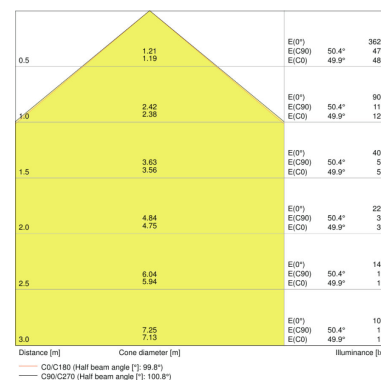

FLOODLIGHT 20 W 4000 K IP65 WT

FLOODLIGHT 20 W 6500 K IP65 BK

FLOODLIGHT 20 W 6500 K IP65 WT

APPLICATION ADVICE

For more detailed application information and graphics please see product datasheet.

LOGISTICAL DATA

Product code	Packaging unit (Pieces/Unit)	Dimensions (length x width x height)	Gross weight	Volume
4058075097452	Shipping carton box 10	309 mm x 255 mm x 228 mm	6780.00 g	17.97 dm³
4058075097476	Shipping carton box 10	309 mm x 255 mm x 228 mm	6465.00 g	17.97 dm³
4058075097490	Shipping carton box 10	309 mm x 255 mm x 228 mm	6780.00 g	17.97 dm³
4058075097513	Shipping carton box 10	309 mm x 255 mm x 228 mm	6660.00 g	17.97 dm³
4058075097537	Shipping carton box 10	309 mm x 255 mm x 228 mm	6730.00 g	17.97 dm³