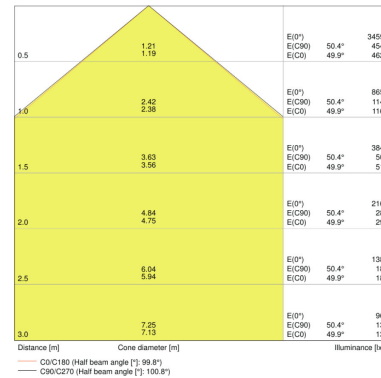

FLOODLIGHT 20 W 3000 K IP65 BK,
FLOODLIGHT 20 W 3000 K IP65 WT,
FLOODLIGHT 20 W 4000 K IP65 BK,
FLOODLIGHT 20 W 4000 K IP65 WT,
FLOODLIGHT 20 W 6500 K IP65 BK,
FLOODLIGHT 20 W 6500 K IP65 WT

FLOODLIGHT 20 W 3000 K IP65 BK

FLOODLIGHT 20 W 3000 K IP65 WT

FLOODLIGHT 20 W 4000 K IP65 BK