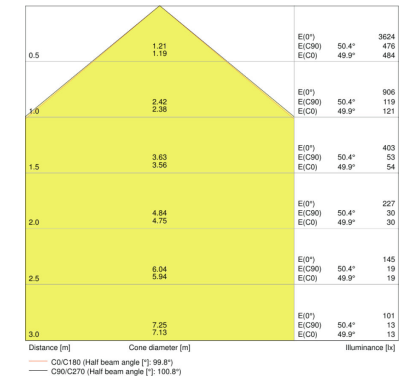

FLOODLIGHT 20 W 3000 K IP65 BK,
FLOODLIGHT 20 W 3000 K IP65 WT,
FLOODLIGHT 20 W 4000 K IP65 BK,
FLOODLIGHT 20 W 4000 K IP65 WT,
FLOODLIGHT 20 W 6500 K IP65 BK,
FLOODLIGHT 20 W 6500 K IP65 WT

FLOODLIGHT 20 W 3000 K IP65 BK

FLOODLIGHT 20 W 3000 K IP65 WT

FLOODLIGHT 20 W 4000 K IP65 BK