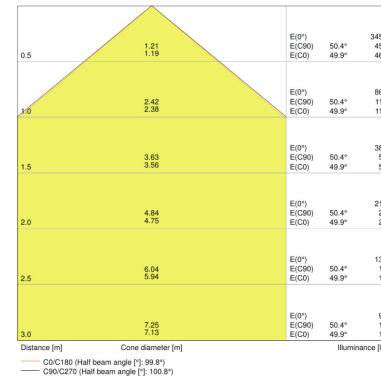

FLOODLIGHT 20 W 3000 K IP65 BK,
FLOODLIGHT 20 W 3000 K IP65 WT,
FLOODLIGHT 20 W 4000 K IP65 BK,
FLOODLIGHT 20 W 4000 K IP65 WT,
FLOODLIGHT 20 W 6500 K IP65 BK,
FLOODLIGHT 20 W 6500 K IP65 WT

FLOODLIGHT 20 W 3000 K IP65 BK

FLOODLIGHT 20 W 3000 K IP65 WT

FLOODLIGHT 20 W 4000 K IP65 BK