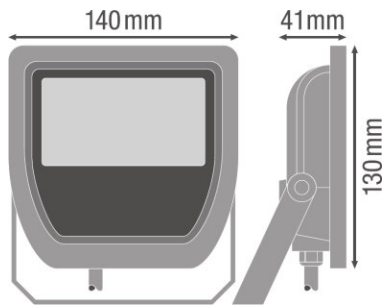

FLOODLIGHT 20 W 3000 K IP65 BK,
FLOODLIGHT 20 W 3000 K IP65 WT,
FLOODLIGHT 20 W 4000 K IP65 BK,
FLOODLIGHT 20 W 4000 K IP65 WT,
FLOODLIGHT 20 W 6500 K IP65 BK,
FLOODLIGHT 20 W 6500 K IP65 WT

FLOODLIGHT 20 W 3000 K IP65 BK

FLOODLIGHT 20 W 3000 K IP65 WT

FLOODLIGHT 20 W 4000 K IP65 BK