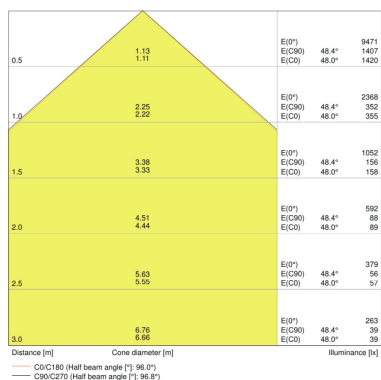

FLOODLIGHT 50 W 4000 K IP65 WT

FLOODLIGHT 50 W 6500 K IP65 BK

FLOODLIGHT 50 W 6500 K IP65 WT

APPLICATION ADVICE

For more detailed application information and graphics please see product datasheet.

LOGISTICAL DATA

Product code	Packaging unit (Pieces/Unit)	Dimensions (length x width x height)	Gross weight	Volume
4058075097575	Shipping carton box 10	393 mm x 285 mm x 238 mm	11143.00 g	26.66 dm³
4058075097599	Shipping carton box 10	393 mm x 285 mm x 238 mm	11208.00 g	26.66 dm³
4058075097612	Shipping carton box 10	393 mm x 285 mm x 238 mm	10670.00 g	26.66 dm³
4058075097636	Shipping carton box 10	393 mm x 285 mm x 238 mm	11227.00 g	26.66 dm³
4058075097650	Shipping carton box 10	393 mm x 285 mm x 238 mm	11153.00 g	26.66 dm³