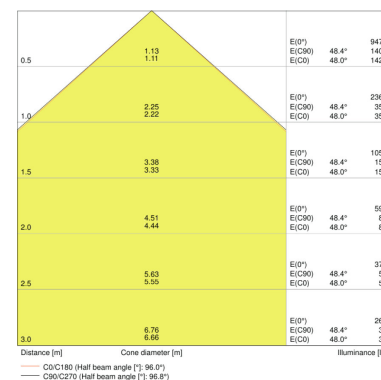

FLOODLIGHT 50 W 4000 K IP65 WT

FLOODLIGHT 50 W 6500 K IP65 BK

FLOODLIGHT 50 W 6500 K IP65 WT

APPLICATION ADVICE

For more detailed application information and graphics please see product datasheet.

LOGISTICAL DATA

Product code	Packaging unit (Pieces/Unit)	Dimensions (length x width x height)	Gross weight	Volume
4058075097575	Shipping carton box 10	393 mm x 285 mm x 238 mm	11143.00 g	26.66 dm³
4058075097599	Shipping carton box 10	393 mm x 285 mm x 238 mm	11208.00 g	26.66 dm³
4058075097612	Shipping carton box 10	393 mm x 285 mm x 238 mm	10670.00 g	26.66 dm³
4058075097636	Shipping carton box 10	393 mm x 285 mm x 238 mm	11227.00 g	26.66 dm³
4058075097650	Shipping carton box 10	393 mm x 285 mm x 238 mm	11153.00 g	26.66 dm³