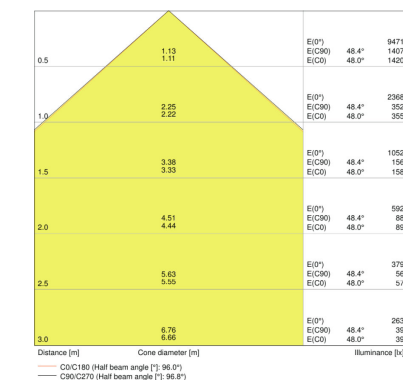

FLOODLIGHT 50 W 4000 K IP65 WT

FLOODLIGHT 50 W 6500 K IP65 BK

FLOODLIGHT 50 W 6500 K IP65 WT

APPLICATION ADVICE

For more detailed application information and graphics please see product datasheet.

LOGISTICAL DATA

Product code	Packaging unit (Pieces/Unit)	Dimensions (length x width x height)	Gross weight	Volume
4058075097575	Shipping carton box 10	393 mm x 285 mm x 238 mm	11143.00 g	26.66 dm³
4058075097599	Shipping carton box 10	393 mm x 285 mm x 238 mm	11208.00 g	26.66 dm³
4058075097612	Shipping carton box 10	393 mm x 285 mm x 238 mm	10670.00 g	26.66 dm³
4058075097636	Shipping carton box 10	393 mm x 285 mm x 238 mm	11227.00 g	26.66 dm³
4058075097650	Shipping carton box 10	393 mm x 285 mm x 238 mm	11153.00 g	26.66 dm³