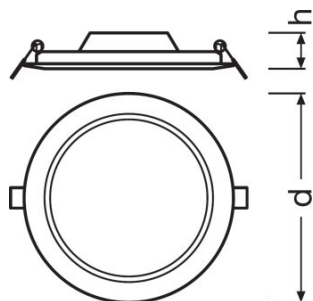

### Light technical data

|            |       |
|------------|-------|
| Beam angle | 120 ° |
|------------|-------|

### Dimensions & weight

|                |          |
|----------------|----------|
| Diameter       | 300.0 mm |
| Height         | 23.0 mm  |
| Product weight | 600.00 g |
| Cable length   | 100 mm   |