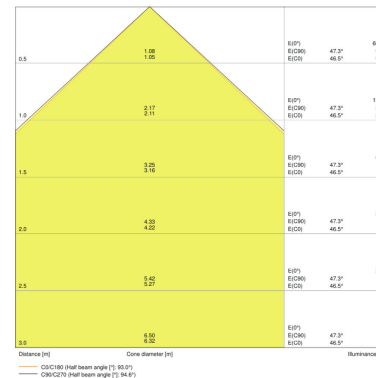

FLOODLIGHT 30 W 4000 K IP65 BK

FLOODLIGHT 30 W 4000 K IP65 WT

FLOODLIGHT 30 W 6500 K IP65 BK

FLOODLIGHT 30 W 6500 K IP65 WT

APPLICATION ADVICE