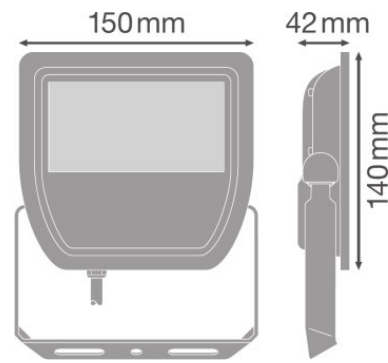

FLOODLIGHT 30 W 3000 K IP65 BK,
FLOODLIGHT 30 W 4000 K IP65 BK,
FLOODLIGHT 30 W 6500 K IP65 BK

FLOODLIGHT 30 W 3000 K IP65 WT,
FLOODLIGHT 30 W 4000 K IP65 WT,
FLOODLIGHT 30 W 6500 K IP65 WT

FLOODLIGHT 30 W 3000 K IP65 BK

FLOODLIGHT 30 W 3000 K IP65 WT