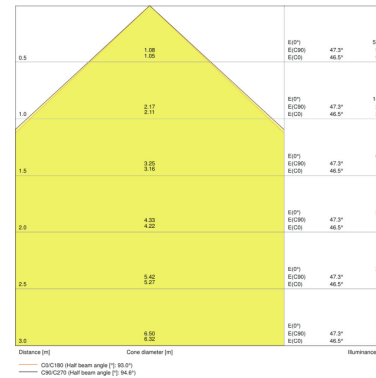

FLOODLIGHT 30 W 3000 K IP65 BK,
FLOODLIGHT 30 W 4000 K IP65 BK,
FLOODLIGHT 30 W 6500 K IP65 BK

FLOODLIGHT 30 W 3000 K IP65 WT,
FLOODLIGHT 30 W 4000 K IP65 WT,
FLOODLIGHT 30 W 6500 K IP65 WT

FLOODLIGHT 30 W 3000 K IP65 BK

FLOODLIGHT 30 W 3000 K IP65 WT