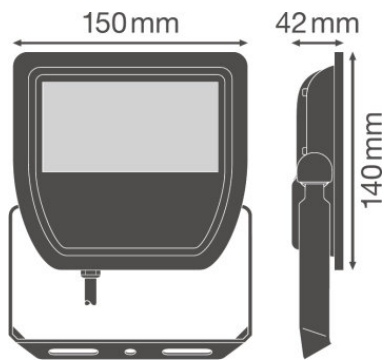

FLOODLIGHT 30 W 3000 K IP65 BK,
FLOODLIGHT 30 W 4000 K IP65 BK,
FLOODLIGHT 30 W 6500 K IP65 BK

FLOODLIGHT 30 W 3000 K IP65 WT,
FLOODLIGHT 30 W 4000 K IP65 WT,
FLOODLIGHT 30 W 6500 K IP65 WT

FLOODLIGHT 30 W 3000 K IP65 BK

FLOODLIGHT 30 W 3000 K IP65 WT