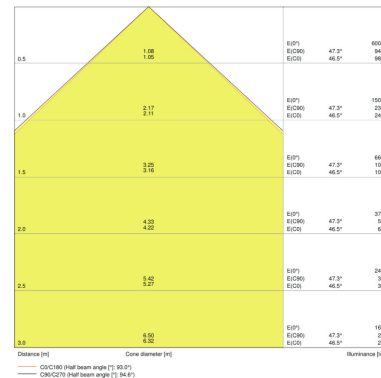

FLOODLIGHT 30 W 4000 K IP65 BK

FLOODLIGHT 30 W 4000 K IP65 WT

FLOODLIGHT 30 W 6500 K IP65 BK

FLOODLIGHT 30 W 6500 K IP65 WT

APPLICATION ADVICE