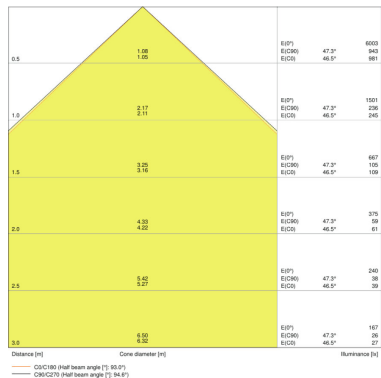

FLOODLIGHT 30 W 4000 K IP65 BK

FLOODLIGHT 30 W 4000 K IP65 WT

FLOODLIGHT 30 W 6500 K IP65 BK

FLOODLIGHT 30 W 6500 K IP65 WT

APPLICATION ADVICE