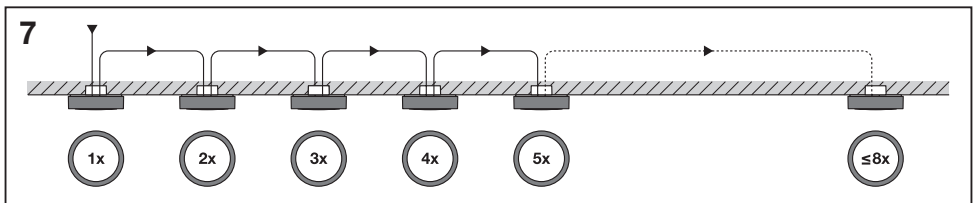

SURFACE BULKHEAD / SURFACE BULKHEAD SENSOR