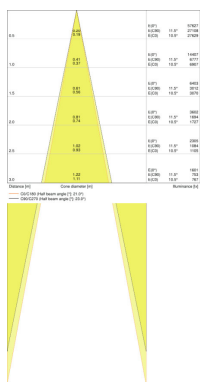

**TECHNICAL DATA**

Product description	Electrical data	Luminaire control gear data			Photometrical data	Light technical data	Dimensions & weight		
	Nominal wattage	Low flicker	Output current	ECG - Output ripple current	Luminous flux	Beam angle	Diameter	Height	Product weight
TRACK SP D85 35 W 3000 K 90RA NFL WT	35.00 W	Yes	900 mA	<10 %	2660 lm	24 °	85.0 mm	267.0 mm	1020.00 g
TRACK SP D85 35 W 4000 K 90RA NFL WT	35.00 W	Yes	900 mA	<10 %	2800 lm	24 °	85.0 mm	267.0 mm	1020.00 g
TRACK SP D85 35 W 3000 K 90RA NFL BK	35.00 W	Yes	900 mA	<10 %	2660 lm	24 °	85.0 mm	267.0 mm	1020.00 g
TRACK SP D85 35 W 4000 K 90RA NFL BK	35.00 W	Yes	900 mA	<10 %	2800 lm	24 °	85.0 mm	267.0 mm	1020.00 g
TRACK SP D85 35 W 3000 K 90RA NFL GY	35.00 W	Yes	900 mA	<10 %	2660 lm	24 °	85.0 mm	267.0 mm	1020.00 g
TRACK SP D85 35 W 4000 K 90RA NFL GY	35.00 W	Yes	900 mA	<10 %	2800 lm	24 °	85.0 mm	267.0 mm	1020.00 g

Product description	Capabilities
	Dimmable
TRACK SP D85 35 W 3000 K 90RA NFL WT	No
TRACK SP D85 35 W 4000 K 90RA NFL WT	No
TRACK SP D85 35 W 3000 K 90RA NFL BK	No
TRACK SP D85 35 W 4000 K 90RA NFL BK	No
TRACK SP D85 35 W 3000 K 90RA NFL GY	No
TRACK SP D85 35 W 4000 K 90RA NFL GY	No

TRACK SP D85 35 W 3000 K 90RA NFL WT

TRACK SP D85 35 W 4000 K 90RA NFL WT

TRACK SP D85 35 W 3000 K 90RA NFL BK

TRACK SP D85 35 W 3000 K 90RA NFL WT, TRACK SP D85 35 W 4000 K 90RA NFL WT, TRACK SP D85 35 W 3000 K 90RA NFL BK, TRACK SP D85 35 W 4000 K 90RA NFL BK, TRACK SP D85 35 W 3000 K 90RA NFL GY, TRACK SP D85 35 W 4000 K 90RA NFL GY