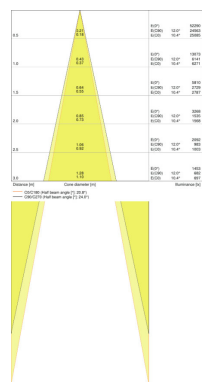

TRACK SP D85 35 W 3000 K 90RA NFL WT