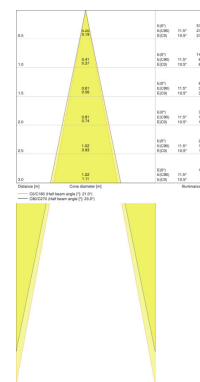

TRACK SP D85 35 W 4000 K 90RA NFL WT