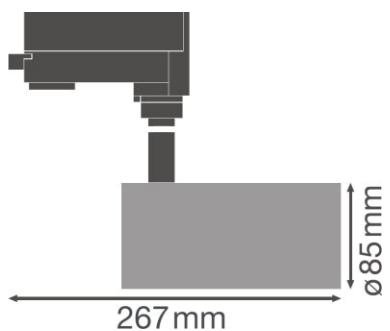

TRACK SP D85 35 W 3000 K 90RA NFL WT