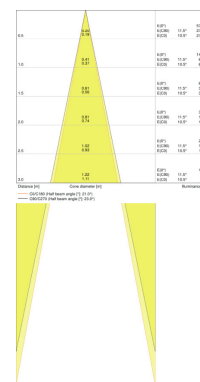

TRACK SP D85 35 W 4000 K 90RA NFL GY

EQUIPMENT / ACCESSORIES

- Accessory reflectors with 15° or 38° beam angle available

APPLICATION ADVICE

For more detailed application information and graphics please see product datasheet.

LOGISTICAL DATA

Product code	Packaging unit (Pieces/Unit)	Dimensions (length x width x height)	Gross weight	Volume
4058075113497	Shipping carton box 4	502 mm x 137 mm x 335 mm	4882.00 g	23.04 dm³
4058075113510	Shipping carton box 4	502 mm x 137 mm x 335 mm	4882.00 g	23.04 dm³