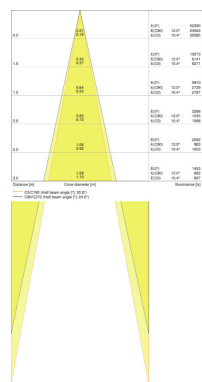

TRACK SP D85 35 W 3000 K 90RA NFL GY