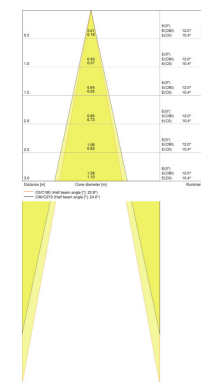

TRACK SP D85 35 W 3000 K 90RA NFL BK

TRACK SP D85 35 W 3000 K 90RA NFL WT, TRACK SP D85 35 W 4000 K 90RA NFL WT, TRACK SP D85 35 W 3000 K 90RA NFL BK, TRACK SP D85 35 W 4000 K 90RA NFL BK, TRACK SP D85 35 W 3000 K 90RA NFL GY, TRACK SP D85 35 W 4000 K 90RA NFL GY