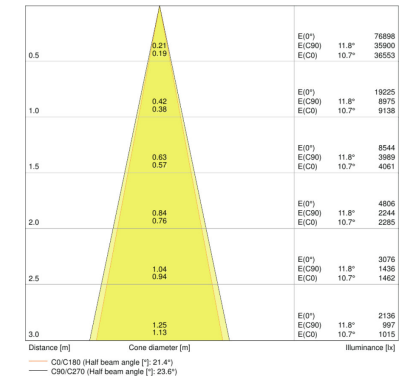

TRACK SP D95 55 W 3000 K 90RA NFL BK

TRACK SP D95 55 W 3000 K 90RA NFL WT, TRACK SP D95 55 W 4000 K 90RA NFL WT, TRACK SP D95 55 W 3000 K 90RA NFL BK, TRACK SP D95 55 W 4000 K 90RA NFL BK, TRACK SP D95 55 W 3000 K 90RA NFL GY, TRACK SP D95 55 W 4000 K 90RA NFL GY