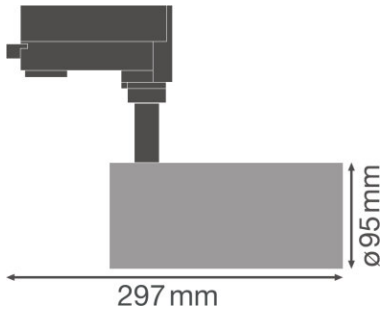

TRACK SP D95 55 W 3000 K 90RA NFL WT