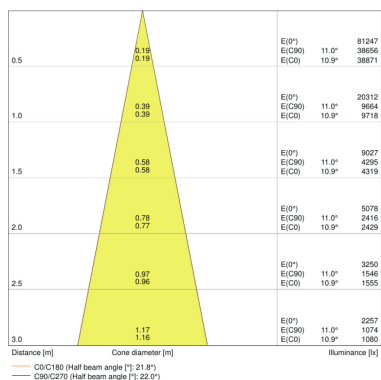

**TECHNICAL DATA**

Product description	Electrical data	Luminaire control gear data			Photometrical data	Light technical data	Dimensions & weight		
	Nominal wattage	Low flicker	ECG - Output ripple current	Output current	Luminous flux	Beam angle	Diameter	Height	Product weight
TRACK SP D95 55 W 3000 K 90RA NFL WT	55.00 W	Yes	<10 %	1300 mA	4000 lm	24 °	95.0 mm	297.0 mm	1520.00 g
TRACK SP D95 55 W 4000 K 90RA NFL WT	55.00 W	Yes	<10 %	1300 mA	4200 lm	24 °	95.0 mm	297.0 mm	1520.00 g
TRACK SP D95 55 W 3000 K 90RA NFL BK	55.00 W	Yes	<10 %	1300 mA	4000 lm	24 °	95.0 mm	297.0 mm	1520.00 g
TRACK SP D95 55 W 4000 K 90RA NFL BK	55.00 W	Yes	<10 %	1300 mA	4200 lm	24 °	95.0 mm	297.0 mm	1520.00 g
TRACK SP D95 55 W 3000 K 90RA NFL GY	55.00 W	Yes	<10 %	1300 mA	4000 lm	24 °	95.0 mm	297.0 mm	1520.00 g
TRACK SP D95 55 W 4000 K 90RA NFL GY	55.00 W	Yes	<10 %	1300 mA	4200 lm	24 °	95.0 mm	297.0 mm	1520.00 g

TRACK SP D95 55 W 3000 K 90RA NFL WT

TRACK SP D95 55 W 4000 K 90RA NFL WT

TRACK SP D95 55 W 3000 K 90RA NFL BK

TRACK SP D95 55 W 3000 K 90RA NFL WT, TRACK SP D95 55 W 4000 K 90RA NFL WT, TRACK SP D95 55 W 3000 K 90RA NFL BK, TRACK SP D95 55 W 4000 K 90RA NFL BK, TRACK SP D95 55 W 3000 K 90RA NFL GY, TRACK SP D95 55 W 4000 K 90RA NFL GY