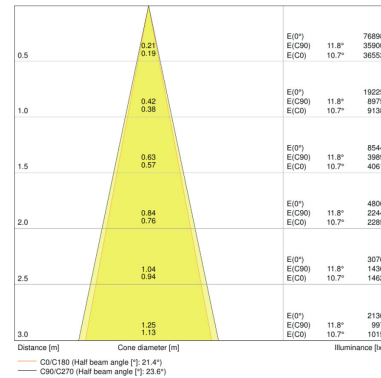

TRACK SP D95 55 W 3000 K 90RA NFL WT