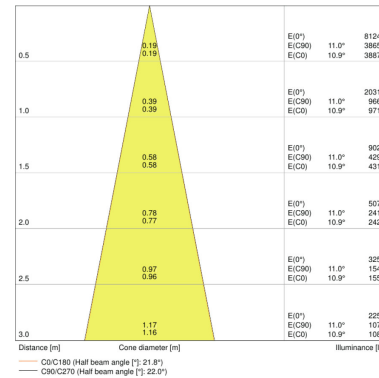

TRACK SP D95 55 W 4000 K 90RA NFL WT