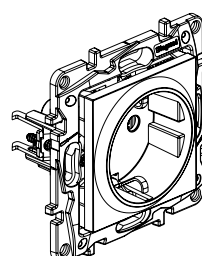

Niloé™ Step

Socket outlets - German Standard

 Cat. No(s): 8 631 19/20/21 - 8 633 19/20/21
 8 634 19/20/21 - 8 635 19/20/21

8 63X 19

8 63X 20

8 63X 21

1. USE

Socket outlets with or without shutters.
 Mechanisms supplied with protection cover.
 To be equipped with plates one or several gangs.
 Flush-mounting or surface-mounting.
 Screw or claw fixing.

2. RANGE

Description	White	Aluminium	Grey	Black
2 P socket	8 631 19	8 633 19	8 634 19	8 635 19
2 P+E socket automatic terminal	8 631 20	8 633 20	8 634 20	8 635 20
2 P+E socket screw terminal	8 631 21	8 633 21	8 634 21	8 635 21

Niloé™ Step Socket outlets - German Standard

3. DIMENSIONS (mm)

References	A	B	C	D
8 63X 19	75.8	75.8	40.8	30.8
8 63X 20			43.8	
8 63X 21				

4. CONNECTION

References	Type of terminals	Stripping length (mm)
8 63X 19/21	Screw	9
8 63X 20	Automatic	12

Capacity: 2 x 2.5 mm²
Flexible or rigid cables compatible

5. TECHNICAL CHARACTERISTICS

■ 5.1 Mechanical characteristics

Protection against solid bodies and liquids: IP 20
Protection against impact: IK 04