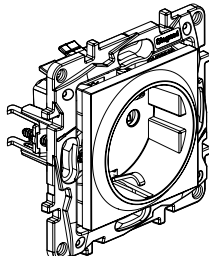

Niloé™ Step

Socket outlets - German Standard

 Cat. No(s): 8 631 19/20/21 - 8 633 19/20/21
 8 634 19/20/21 - 8 635 19/20/21

8 63X 19

8 63X 20

8 63X 21

1. USE

Socket outlets with or without shutters.
 Mechanisms supplied with protection cover.
 To be equipped with plates one or several gangs.
 Flush-mounting or surface-mounting.
 Screw or claw fixing.

2. RANGE

Description	White	Aluminium	Grey	Black
2 P socket	8 631 19	8 633 19	8 634 19	8 635 19
2 P+E socket automatic terminal	8 631 20	8 633 20	8 634 20	8 635 20
2 P+E socket screw terminal	8 631 21	8 633 21	8 634 21	8 635 21

Niloé™ Step Socket outlets - German Standard

3. DIMENSIONS (mm)

References	A	B	C	D
8 63X 19	75.8	75.8	40.8	30.8
8 63X 20			43.8	
8 63X 21				

4. CONNECTION

References	Type of terminals	Stripping length (mm)
8 63X 19/21	Screw	9
8 63X 20	Automatic	12

Capacity: 2 x 2.5 mm²
Flexible or rigid cables compatible

5. TECHNICAL CHARACTERISTICS

■ 5.1 Mechanical characteristics

Protection against solid bodies and liquids: IP 20
Protection against impact: IK 04