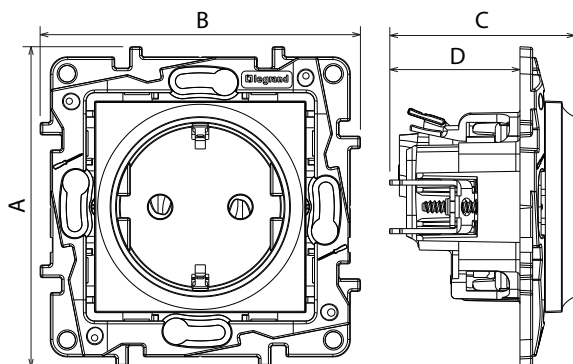

Niloé™ Step

Socket outlets - German Standard

 Cat. No(s): 8 631 19/20/21 - 8 633 19/20/21
 8 634 19/20/21 - 8 635 19/20/21

8 63X 19

8 63X 20

8 63X 21

1. USE

Socket outlets with or without shutters.
 Mechanisms supplied with protection cover.
 To be equipped with plates one or several gangs.
 Flush-mounting or surface-mounting.
 Screw or claw fixing.

2. RANGE

Description	White	Aluminium	Grey	Black
2 P socket	8 631 19	8 633 19	8 634 19	8 635 19
2 P+E socket automatic terminal	8 631 20	8 633 20	8 634 20	8 635 20
2 P+E socket screw terminal	8 631 21	8 633 21	8 634 21	8 635 21

Niloé™ Step Socket outlets - German Standard

3. DIMENSIONS (mm)

References	A	B	C	D
8 63X 19	75.8	75.8	40.8	30.8
8 63X 20			43.8	
8 63X 21				

4. CONNECTION

References	Type of terminals	Stripping length (mm)
8 63X 19/21	Screw	9
8 63X 20	Automatic	12

Capacity: 2 x 2.5 mm²
Flexible or rigid cables compatible

5. TECHNICAL CHARACTERISTICS

■ 5.1 Mechanical characteristics

Protection against solid bodies and liquids: IP 20
Protection against impact: IK 04