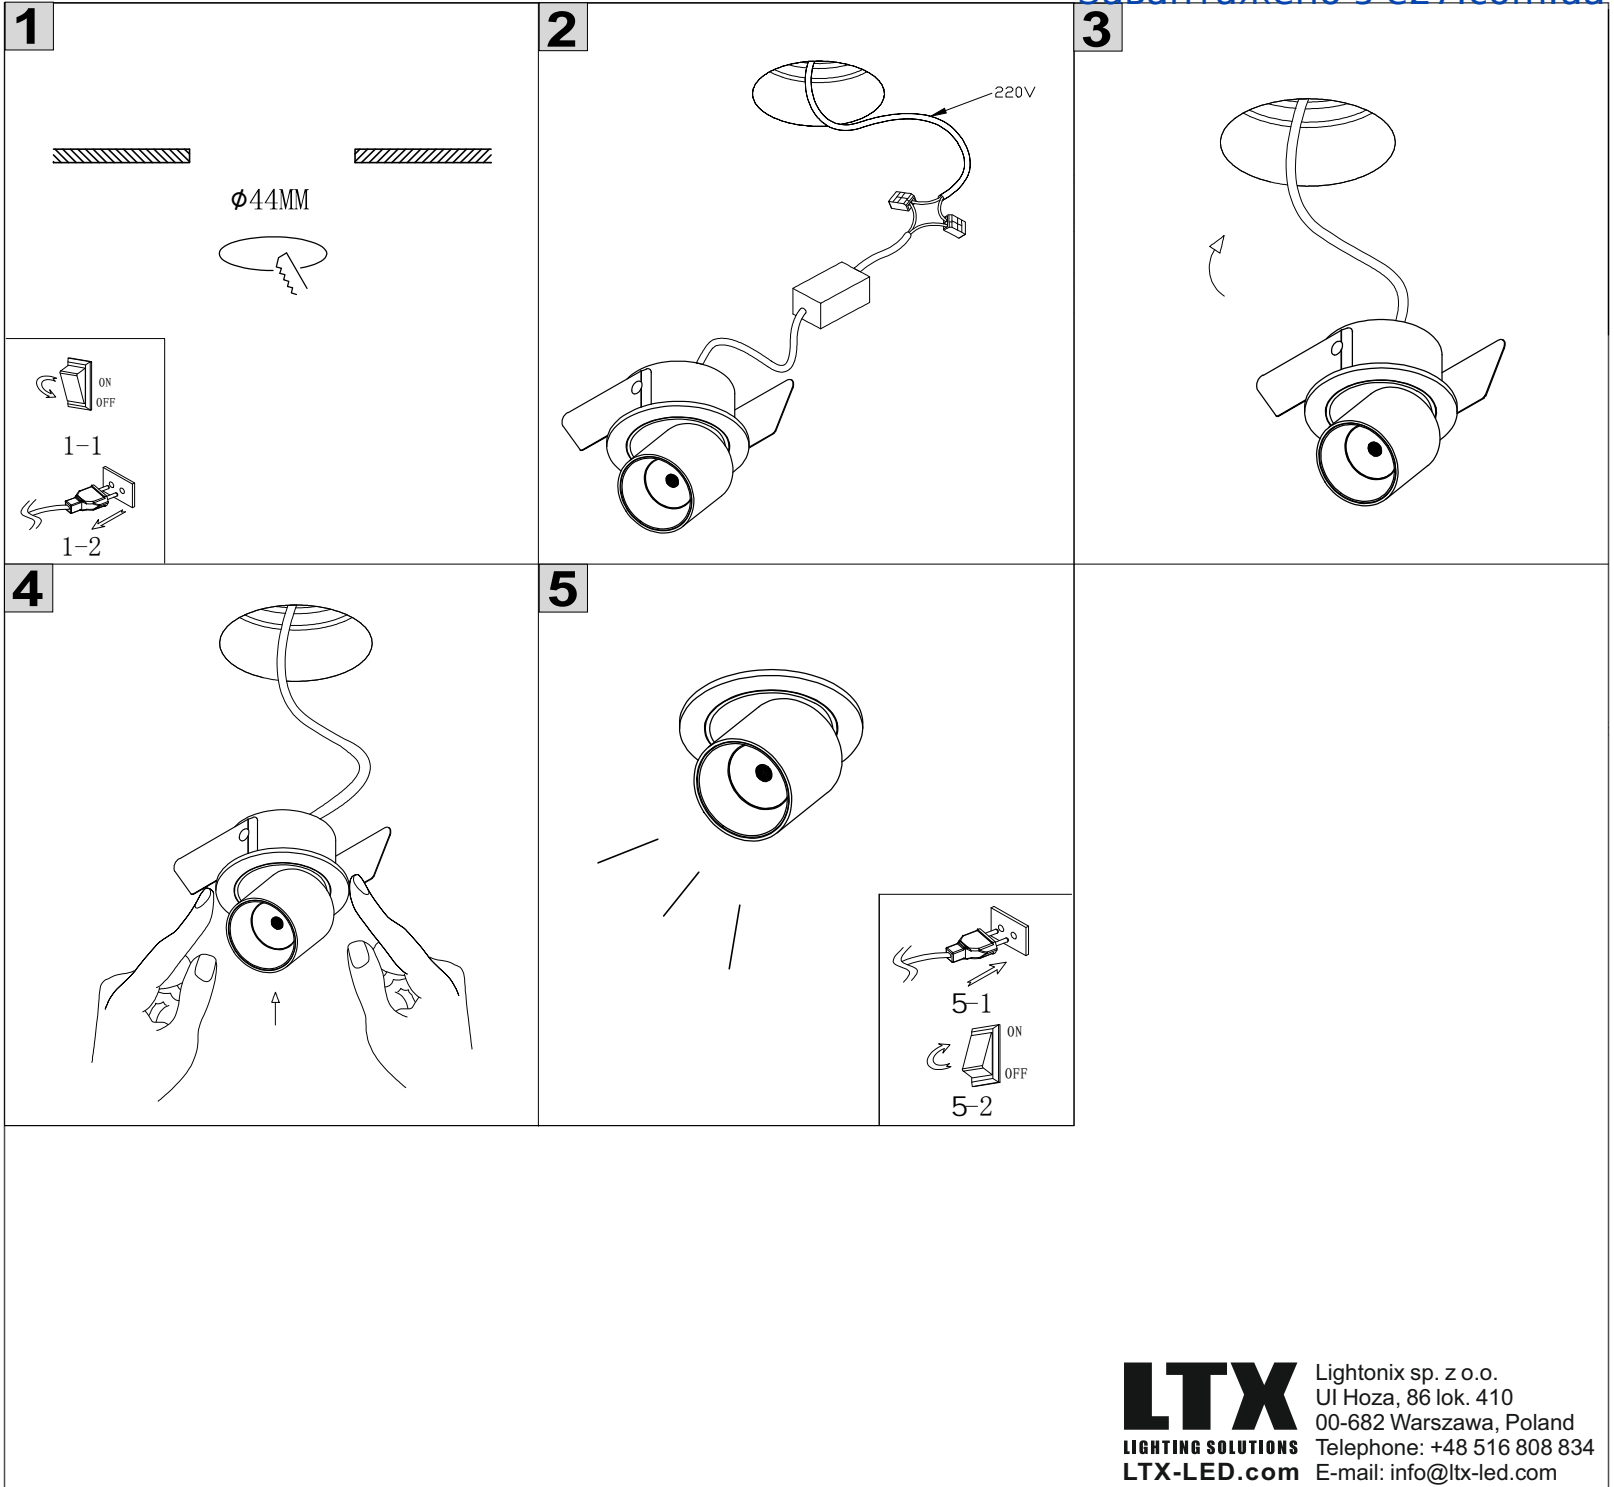

LTX Lightonix sp. z o.o.
Ul Hoza, 86 lok. 410
00-682 Warszawa, Poland
Telephone: +48 516 808 834
LTX-LED.com E-mail: info@ltx-led.com