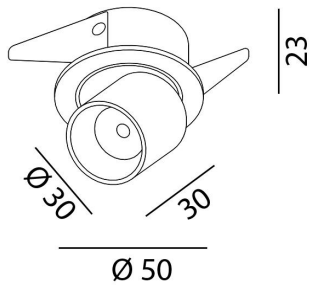

TUB S OUT

01.0303.4.930

POWER: 4W
Input: 350mA

SAFETY INSTRUCTIONS

- The appliance should be installed, connected and tested by qualified electrician, and in accordance with local regulations.
- Turn off the power supply before installation or maintenance of the appliance, and make sure that the cables will not be squeezed or damaged by sharp edges.
- The appliance should not be covered by insulation blankets or similar materials .
- Clean the appliance with a soft cloth and a standard PH neutral detergent. Stainless steel surfaces should be maintained regularly.
- Misuse of, or changes to the appliance shall nullify the guarantee. The manufacturer is free to change the design, specifications and instructions for assembly.

⚠ DO NOT CONNECT THE APPLIANCE DIRECTLY TO HIGH-VOLTAGE POWER SUPPLY IF DRIVER IS NOT CONNECTED.

USE THE CORRECT DRIVER TO CONNECT.

DO NOT TOUCH OR CLEAN THE LED ARRAY!
IN ORDER TO AVOID DAMAGING THE LED CHIP!