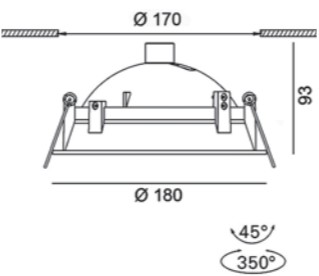

UNI

Code	Product Lumen	Watt	Color T (K)	CRI	mA	Color
01.1900.15.830.WH	1553	15	3000	>80	700	White

MATERIAL | AL (i) » 94