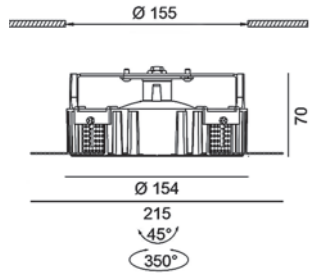

Ceiling recessed

Ceiling recessed

UNI TRIMLESS 1

Code	Product Lumen	Watt	Color T (K)	CRI	mA	Color
01.1800.15.830.WH	1553	15	3000	>80	700	White

MATERIAL | AL (i) » 94

UNI TRIMLESS 2

Code	Product Lumen	Watt	Color T (K)	CRI	mA	Color
01.1810.15.830.WH	1553	15	3000	>80	700	White

MATERIAL | AL (i) » 94

UNI

Code	Product Lumen	Watt	Color T (K)	CRI	mA	Color
01.1900.15.830.WH	1553	15	3000	>80	700	White

MATERIAL | AL (i) » 94

UNI

Code	Product Lumen	Watt	Color T (K)	CRI	mA	Color
01.1910.15.830.WH	1553	15	3000	>80	700	White