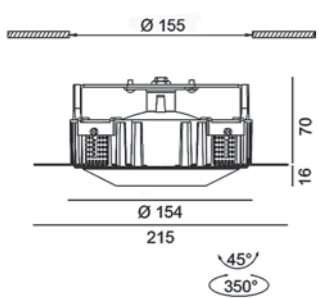

Ceiling recessed

Ceiling recessed

UNI TRIMLESS 1

Code	Product Lumen	Watt	Color T (K)	CRI	mA	Color
01.1800.15.830.WH	1553	15	3000	>80	700	White

MATERIAL | AL (i) » 94

UNI TRIMLESS 2

Code	Product Lumen	Watt	Color T (K)	CRI	mA	Color
01.1810.15.830.WH	1553	15	3000	>80	700	White

MATERIAL | AL (i) » 94

UNI

Code	Product Lumen	Watt	Color T (K)	CRI	mA	Color
01.1900.15.830.WH	1553	15	3000	>80	700	White

MATERIAL | AL (i) » 94

UNI

Code	Product Lumen	Watt	Color T (K)	CRI	mA	Color
01.1910.15.830.WH	1553	15	3000	>80	700	White