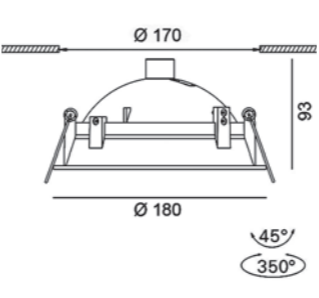

MATERIAL | AL (i) » 94

UNI

Code	Product Lumen	Watt	Color T (K)	CRI	mA	Color
01.1900.15.830.WH	1553	15	3000	>80	700	White

MATERIAL | AL (i) » 94

UNI

Code	Product Lumen	Watt	Color T (K)	CRI	mA	Color
01.1910.15.830.WH	1553	15	3000	>80	700	White