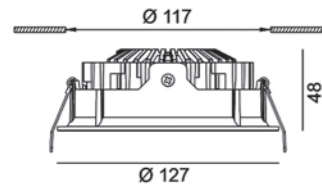

Ceiling recessed

Ceiling recessed

EYE IN

Code	Product Lumen	Watt	Color T (K)	CRI	mA	Color
01.2400.12.830.WH	1326	12	3000	>80	350	White

MATERIAL | AL

» 94

EYE IN

Code	Product Lumen	Watt	Color T (K)	CRI	mA	Color
01.2500.12.830.WH	1326	12	3000	>80	350	White