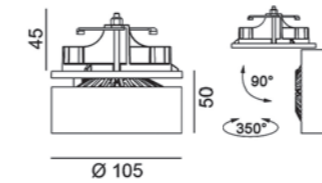

Ceiling recessed

Ceiling recessed

EYE IN

Code	Product Lumen	Watt	Color T (K)	CRI	mA	Color
01.2400.12.830.WH	1326	12	3000	>80	350	White

MATERIAL | AL

» 94

EYE IN

Code	Product Lumen	Watt	Color T (K)	CRI	mA	Color
01.2500.12.830.WH	1326	12	3000	>80	350	White

MATERIAL | AL

» 94

EYE INC

Code	Product Lumen	Watt	Color T (K)	CRI	mA	Color
01.3400.12.830.WH	1326	12	3000	>80	350	White
01.3400.12.830.BK	1326	12	3000	>80	350	Black

MATERIAL | AL

» 94

EYE INC

Code	Product Lumen	Watt	Color T (K)	CRI	mA	Color
01.3500.12.830.WH	1326	12	3000	>80	350	White
01.3500.12.830.BK	1326	12	3000	>80	350	Black

MATERIAL | AL

» 94