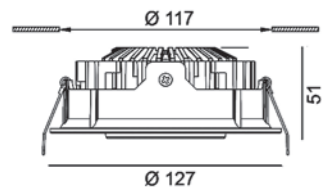

Ceiling recessed

Ceiling recessed

EYE IN

Code	Product Lumen	Watt	Color T (K)	CRI	mA	Color
01.2400.12.830.WH	1326	12	3000	>80	350	White

MATERIAL | AL

» 94

EYE IN

Code	Product Lumen	Watt	Color T (K)	CRI	mA	Color
01.2500.12.830.WH	1326	12	3000	>80	350	White