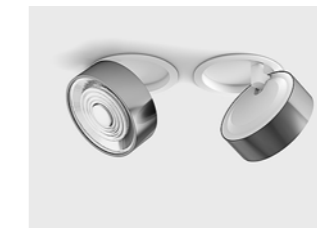

Ceiling recessed

Ceiling recessed

#### ACCESSORIES

	Replaceable ring. White colour	SOL RING WHITE
	Replaceable ring. Copper colour	SOL RING COPPER
	Replaceable ring. Brass colour	SOL RING BRASS
	Replaceable ring. Chrome colour.	SOL RING CHROME

01.9533.13.930.BK + SOL RING BRASS

01.9533.13.930.BK + SOL RING COPPER

01.9533.13.930.BK + SOL RING CHROME

01.9533.13.930.BK + SOL RING WHITE

01.9533.13.930.WH + SOL RING BRASS

01.9533.13.930.WH + SOL RING COPPER