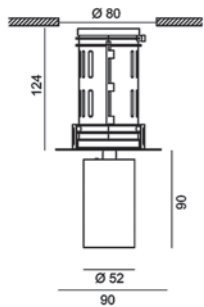

TUB M INT

Code	Product Lumen	Watt	Color T (K)	CRI	mA	Color
01.0592.9.930.WH	1210	9	3000	>90	250	White
01.0592.9.930.BK	1210	9	3000	>90	250	Black