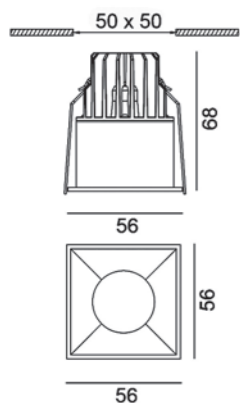

Ceiling recessed

Ceiling recessed

CELL R

Code	Product Lumen	Watt	Color T (K)	CRI	mA	Color
01.3600.5.830.WH	395	5	3000	>80	500	White
01.3600.5.830.BK	395	5	3000	>80	500	Black

MATERIAL | AL

» 94

CELL S

Code	Product Lumen	Watt	Color T (K)	CRI	mA	Color
01.3610.5.830.WH	395	5	3000	>80	500	White
01.3610.5.830.BK	395	5	3000	>80	500	Black

MATERIAL | AL

» 94

PIXEL S

MATERIAL | AL / PL

» 94

PIXEL M

MATERIAL | AL / PL

» 94

PIXEL L

MATERIAL | AL / PL

» 94