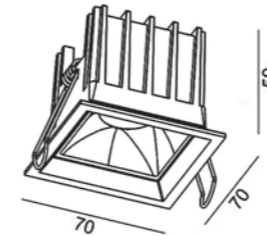

Ceiling recessed

Ceiling recessed

CELL R

Code	Product Lumen	Watt	Color T (K)	CRI	mA	Color
01.3600.5.830.WH	395	5	3000	>80	500	White
01.3600.5.830.BK	395	5	3000	>80	500	Black

MATERIAL | AL

» 94

CELL S

Code	Product Lumen	Watt	Color T (K)	CRI	mA	Color
01.3610.5.830.WH	395	5	3000	>80	500	White
01.3610.5.830.BK	395	5	3000	>80	500	Black

MATERIAL | AL

» 94

PIXEL S

MATERIAL | AL / PL

» 94

PIXEL M

MATERIAL | AL / PL

» 94