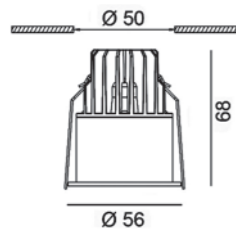

Ceiling recessed

Ceiling recessed

CELL R

Code	Product Lumen	Watt	Color T (K)	CRI	mA	Color
01.3600.5.830.WH	395	5	3000	>80	500	White
01.3600.5.830.BK	395	5	3000	>80	500	Black

MATERIAL | AL

» 94

CELL S

Code	Product Lumen	Watt	Color T (K)	CRI	mA	Color
01.3610.5.830.WH	395	5	3000	>80	500	White
01.3610.5.830.BK	395	5	3000	>80	500	Black

MATERIAL | AL

» 94

PIXEL S

MATERIAL | AL / PL

» 94

PIXEL M

MATERIAL | AL / PL

» 94