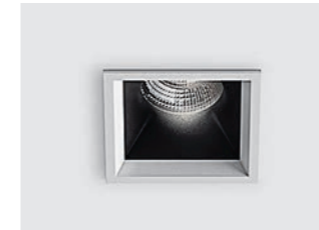

Ceiling recessed

Ceiling recessed

CELL R

Code	Product Lumen	Watt	Color T (K)	CRI	mA	Color
01.3600.5.830.WH	395	5	3000	>80	500	White
01.3600.5.830.BK	395	5	3000	>80	500	Black

MATERIAL | AL

» 94

CELL S

Code	Product Lumen	Watt	Color T (K)	CRI	mA	Color
01.3610.5.830.WH	395	5	3000	>80	500	White
01.3610.5.830.BK	395	5	3000	>80	500	Black

MATERIAL | AL

» 94

PIXEL S

MATERIAL | AL / PL

» 94

PIXEL M

MATERIAL | AL / PL

» 94

PIXEL L

MATERIAL | AL / PL

» 94