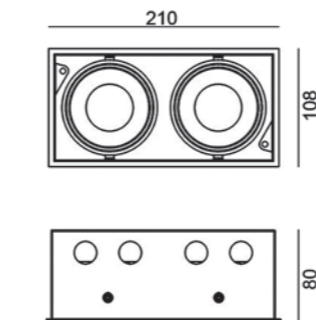

Ceiling recessed

Ceiling recessed

KARDAN 1

Code	Product Lumen	Watt	Color T (K)	CRI	mA	Color
01.6100.13.930.WH	1264	13	3000	>90	250	White
01.6100.13.940.WH	1368	13	4000	>90	250	White

MATERIAL | AL

» 94

KARDAN 2

Code	Product Lumen	Watt	Color T (K)	CRI	mA	Color
01.6110.26.930.WH	2x1264	13	3000	>80	250	White
01.6110.26.940.WH	2x1368	13	4000	>80	250	White

MATERIAL | AL

» 94