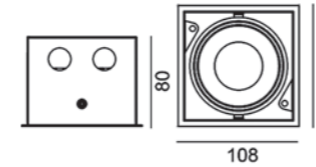

Ceiling recessed

Ceiling recessed

KARDAN 1

Code	Product Lumen	Watt	Color T (K)	CRI	mA	Color
01.6100.13.930.WH	1264	13	3000	>90	250	White
01.6100.13.940.WH	1368	13	4000	>90	250	White

MATERIAL | AL

» 94

KARDAN 2

Code	Product Lumen	Watt	Color T (K)	CRI	mA	Color
01.6110.26.930.WH	2x1264	13	3000	>80	250	White
01.6110.26.940.WH	2x1368	13	4000	>80	250	White

MATERIAL | AL

» 94