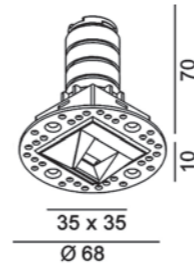

Ceiling recessed

Ceiling recessed

Nano R WW TRIMLESS

Code	Product Lumen	Watt	Color T (K)	CRI	mA	Color
01.3902.6.930.WH	503	6	3000	>90	500	White
01.3902.6.930.BK	503	6	3000	>90	500	Black

MATERIAL | AL PC

» 94

Nano R WW

Code	Product Lumen	Watt	Color T (K)	CRI	mA	Color
01.3912.6.930.WH	503	6	3000	>90	500	White
01.3912.6.930.BK	503	6	3000	>90	500	Black

MATERIAL | AL

» 94

Nano S WW TRIMLESS

Code	Product Lumen	Watt	Color T (K)	CRI	mA	Color
01.3903.6.930.WH	503	6	3000	>90	500	White
01.3903.6.930.BK	503	6	3000	>90	500	Black

MATERIAL | AL

» 94

Nano S WW

Code	Product Lumen	Watt	Color T (K)	CRI	mA	Color
01.3913.6.930.WH	503	6	3000	>90	500	White
01.3913.6.930.BK	503	6	3000	>90	500	Black

MATERIAL | AL

» 94