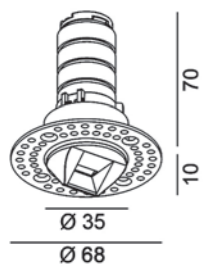

Ceiling recessed

Ceiling recessed

Nano R WW TRIMLESS

Code	Product Lumen	Watt	Color T (K)	CRI	mA	Color
01.3902.6.930.WH	503	6	3000	>90	500	White
01.3902.6.930.BK	503	6	3000	>90	500	Black

MATERIAL | AL PC

» 94

Nano R WW

Code	Product Lumen	Watt	Color T (K)	CRI	mA	Color
01.3912.6.930.WH	503	6	3000	>90	500	White
01.3912.6.930.BK	503	6	3000	>90	500	Black

MATERIAL | AL

» 94

Nano S WW TRIMLESS

Code	Product Lumen	Watt	Color T (K)	CRI	mA	Color
01.3903.6.930.WH	503	6	3000	>90	500	White
01.3903.6.930.BK	503	6	3000	>90	500	Black

MATERIAL | AL

» 94

Nano S WW

Code	Product Lumen	Watt	Color T (K)	CRI	mA	Color
01.3913.6.930.WH	503	6	3000	>90	500	White
01.3913.6.930.BK	503	6	3000	>90	500	Black

MATERIAL | AL

» 94