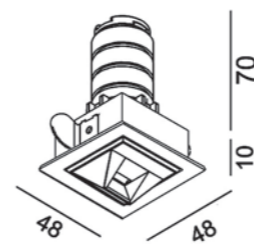

Ceiling recessed

Ceiling recessed

Nano R WW TRIMLESS

Code	Product Lumen	Watt	Color T (K)	CRI	mA	Color
01.3902.6.930.WH	503	6	3000	>90	500	White
01.3902.6.930.BK	503	6	3000	>90	500	Black

MATERIAL | AL PC

» 94

Nano R WW

Code	Product Lumen	Watt	Color T (K)	CRI	mA	Color
01.3912.6.930.WH	503	6	3000	>90	500	White
01.3912.6.930.BK	503	6	3000	>90	500	Black

MATERIAL | AL

» 94

Nano S WW TRIMLESS

Code	Product Lumen	Watt	Color T (K)	CRI	mA	Color
01.3903.6.930.WH	503	6	3000	>90	500	White
01.3903.6.930.BK	503	6	3000	>90	500	Black

MATERIAL | AL

» 94

Nano S WW

Code	Product Lumen	Watt	Color T (K)	CRI	mA	Color
01.3913.6.930.WH	503	6	3000	>90	500	White
01.3913.6.930.BK	503	6	3000	>90	500	Black

MATERIAL | AL

» 94