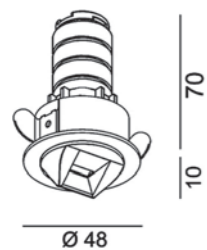

Ceiling recessed

Ceiling recessed

Nano R WW TRIMLESS

Code	Product Lumen	Watt	Color T (K)	CRI	mA	Color
01.3902.6.930.WH	503	6	3000	>90	500	White
01.3902.6.930.BK	503	6	3000	>90	500	Black

MATERIAL | AL PC

» 94

Nano R WW

Code	Product Lumen	Watt	Color T (K)	CRI	mA	Color
01.3912.6.930.WH	503	6	3000	>90	500	White
01.3912.6.930.BK	503	6	3000	>90	500	Black

MATERIAL | AL

» 94

Nano S WW TRIMLESS

Code	Product Lumen	Watt	Color T (K)	CRI	mA	Color
01.3903.6.930.WH	503	6	3000	>90	500	White
01.3903.6.930.BK	503	6	3000	>90	500	Black

MATERIAL | AL

» 94

Nano S WW

Code	Product Lumen	Watt	Color T (K)	CRI	mA	Color
01.3913.6.930.WH	503	6	3000	>90	500	White
01.3913.6.930.BK	503	6	3000	>90	500	Black

MATERIAL | AL

» 94