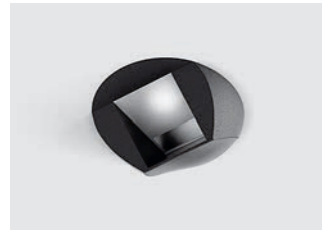

Ceiling recessed

Ceiling recessed

Nano R WW TRIMLESS

Code	Product Lumen	Watt	Color T (K)	CRI	mA	Color
01.3902.6.930.WH	503	6	3000	>90	500	White
01.3902.6.930.BK	503	6	3000	>90	500	Black

MATERIAL | AL PC

» 94

Nano R WW

Code	Product Lumen	Watt	Color T (K)	CRI	mA	Color
01.3912.6.930.WH	503	6	3000	>90	500	White
01.3912.6.930.BK	503	6	3000	>90	500	Black

MATERIAL | AL

» 94

Nano S WW TRIMLESS

Code	Product Lumen	Watt	Color T (K)	CRI	mA	Color
01.3903.6.930.WH	503	6	3000	>90	500	White
01.3903.6.930.BK	503	6	3000	>90	500	Black

MATERIAL | AL

» 94

Nano S WW

Code	Product Lumen	Watt	Color T (K)	CRI	mA	Color
01.3913.6.930.WH	503	6	3000	>90	500	White
01.3913.6.930.BK	503	6	3000	>90	500	Black

MATERIAL | AL

» 94