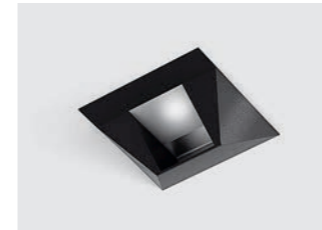

Ceiling recessed

Ceiling recessed

Nano R WW TRIMLESS

Code	Product Lumen	Watt	Color T (K)	CRI	mA	Color
01.3902.6.930.WH	503	6	3000	>90	500	White
01.3902.6.930.BK	503	6	3000	>90	500	Black

MATERIAL | AL PC

» 94

Nano R WW

Code	Product Lumen	Watt	Color T (K)	CRI	mA	Color
01.3912.6.930.WH	503	6	3000	>90	500	White
01.3912.6.930.BK	503	6	3000	>90	500	Black

MATERIAL | AL

» 94

Nano S WW TRIMLESS

Code	Product Lumen	Watt	Color T (K)	CRI	mA	Color
01.3903.6.930.WH	503	6	3000	>90	500	White
01.3903.6.930.BK	503	6	3000	>90	500	Black

MATERIAL | AL

» 94

Nano S WW

Code	Product Lumen	Watt	Color T (K)	CRI	mA	Color
01.3913.6.930.WH	503	6	3000	>90	500	White
01.3913.6.930.BK	503	6	3000	>90	500	Black

MATERIAL | AL

» 94